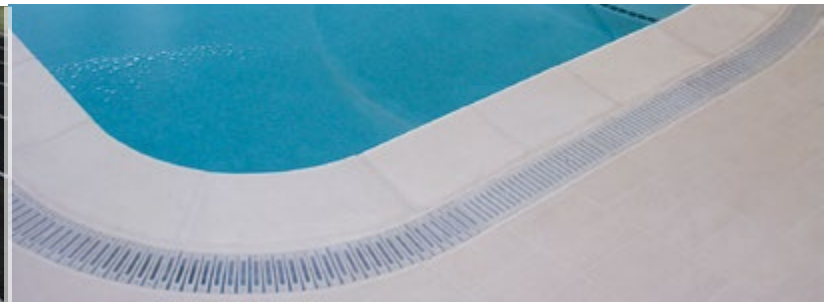

NEW!

Dura Slope™ Radius Coupling

NDS EXCLUSIVE

**The Only Plastic Product
Offering a Radius at Every Depth**

Design Flexibility for Bends & Curves

- 5.00° radius turn per piece – works with every Dura Slope™ channel depth
- Ideal for all curved applications
- Can be used to accommodate expansion and contraction

Durable & Easy to Install

- Heavy-duty HDPE material
- Snaps into place, no special tools required
- Includes pre-installed grate

Dura Slope™ Radius Coupling. An ideal solution for curved applications, like running tracks, pools, spas and fountains. Compatible with all Dura Slope™ channels, Dura Slope™ Radius Coupling is the first plastic product that can provide a true radius at every depth, and can also compensate for excess expansion.

Model No.	Description	Color	List Price	Class
DSRC	Dura Slope™ Radius Coupling	Light Gray	\$ 33.00	25DS

Additional Grate Options

Model No.	Description	Color	List Price	Class
DS-660MG	1.25" Plastic Slotted Radius Coupling Grate	White	\$ 8.19	25DS
DS-661MG	1.25" Plastic Slotted Radius Coupling Grate	Dark Gray	\$ 8.74	25DS
DS-661LGMG	1.25" Plastic Slotted Radius Coupling Grate	Light Gray	\$ 8.19	25DS
DS-662MG	1.25" Plastic Slotted Radius Coupling Grate	Green	\$ 8.19	25DS
DS-663MG	1.25" Plastic Slotted Radius Coupling Grate	Black	\$ 8.19	25DS
DS-664MG	1.25" Plastic Slotted Radius Coupling Grate	Sand	\$ 8.19	25DS
DS-665MG	1.25" Plastic Slotted Radius Coupling Grate	Brick Red	\$ 8.74	25DS