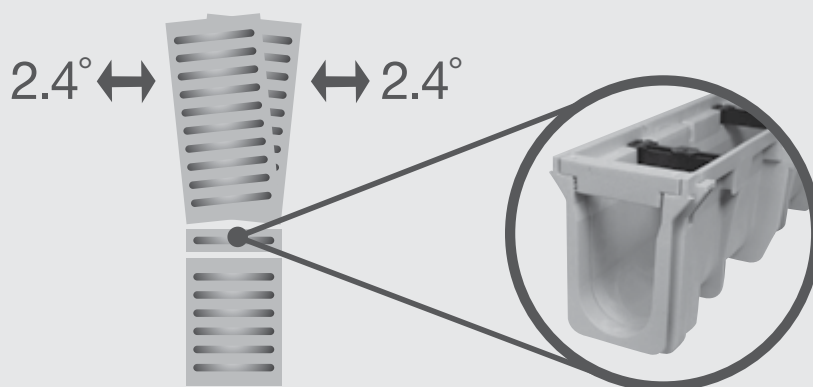

Dura Slope™ Radius Coupling. An ideal solution for curved applications, like running tracks, pools, spas and fountains. Compatible with all Dura Slope™ channels, Dura Slope™ Radius Coupling is the first plastic product that can provide a true radius at every depth, and can also compensate for excess expansion.

Model No.	Description	Color	List Price	Class
DSRC	Dura Slope™ Radius Coupling	Light Gray	$ 33.00	25DS

Additional Grate Options

Model No.	Description	Color	List Price	Class
DS-660MG	1.25" Plastic Slotted Radius Coupling Grate	White	$ 8.19	25DS
DS-661MG	1.25" Plastic Slotted Radius Coupling Grate	Dark Gray	$ 8.74	25DS
DS-661LGMG	1.25" Plastic Slotted Radius Coupling Grate	Light Gray	$ 8.19	25DS
DS-662MG	1.25" Plastic Slotted Radius Coupling Grate	Green	$ 8.19	25DS
DS-663MG	1.25" Plastic Slotted Radius Coupling Grate	Black	$ 8.19	25DS
DS-664MG	1.25" Plastic Slotted Radius Coupling Grate	Sand	$ 8.19	25DS
DS-665MG	1.25" Plastic Slotted Radius Coupling Grate	Brick Red	$ 8.74	25DS

2.4° Maximum Deflection Per Coupling

Download our Mobile App – Search for NDS Drainage

Take the powerful resources of the NDS site with you on the go!
Access our product catalog, online calculators and planning tools.

Visit ndspro.com for:

Videos

Tools/
Calculators

Downloads

Case
Studies

Request
a Quote

NDS Customer Service

851 N. Harvard Ave., Lindsay, CA 93247
Phone: 800.726.1994 · 559.562.9888
Fax: 800.726.1998 · 559.562.4488