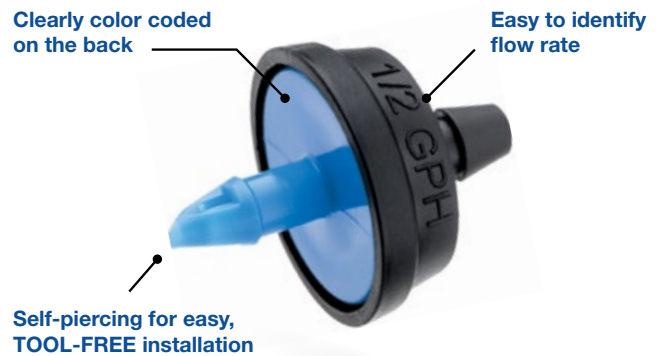

Durable self-flushing emitter minimizes clogging

To ensure consistent drip performance

Almost Invisible

Black housing makes it easy to hide in the landscape

AFPC 5
1/2 GPH

Clearly marked and color coded for easy identification

AFPC 10
1 GPH

AFPC 20
2 GPH

Coming Soon!
AFPC 50 5 GPH

Dare to Compare!

The Most Accurate Point Source Emitter

In side-by-side comparisons, NDS AccuFlow™ Pressure Compensating Emitters are more consistent in performance compared to the average competition!

Specifications

- 4 flow rates: 1/2, 1, 2, 5-gph (coming soon)
- Color coded and clearly marked to identify flow rates
- UV resistant
- Pressure: 15 to 50 psi
- Required filtration: 150 to 200 mesh
- Self-piercing design
- Outlet barb accepts: .170 – .220 ID tubing