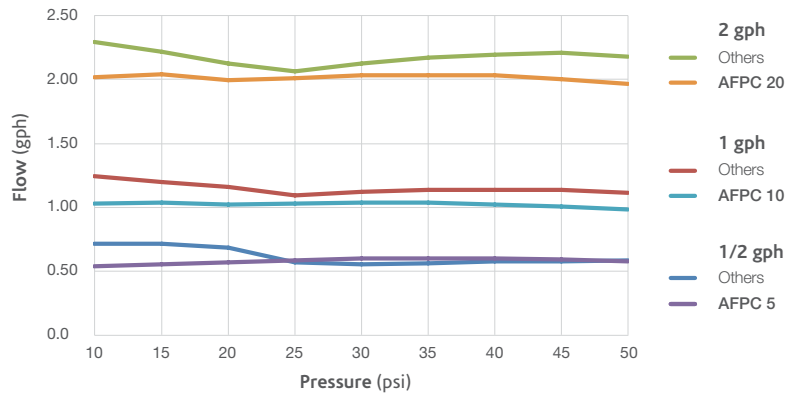

Durable self-flushing emitter minimizes clogging

To ensure consistent drip performance

Almost Invisible

Black housing makes it easy to hide in the landscape

AFPC 5
1/2 GPH

Clearly marked and color coded for easy identification

AFPC 10
1 GPH

AFPC 20
2 GPH

Coming Soon!
AFPC 50 5 GPH

Dare to Compare!

The Most Accurate Point Source Emitter

In side-by-side comparisons, NDS AccuFlow™ Pressure Compensating Emitters are more consistent in performance compared to the average competition!

Specifications

- 4 flow rates: 1/2, 1, 2, 5-gph (coming soon)
- Color coded and clearly marked to identify flow rates
- UV resistant
- Pressure: 15 to 50 psi
- Required filtration: 150 to 200 mesh
- Self-piercing design
- Outlet barb accepts: .170 – .220 ID tubing