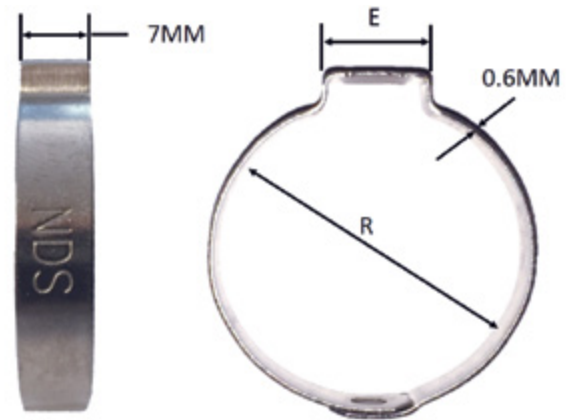

Superior Engineering

Applications:

- Primarily use to tighten around both pliable (soft) hose and rigid plastic piping
- Excellent for irrigation and water supply systems

Material & Mechanical Specifications:

Stainless Steel

- Corrosion resistance greater than/equal to 1000h
- 0.024" (0.6MM) Thick Stainless Band

Clamp Ear is fast and simple with visible deformation to confirm closure

Dimple increases clamp force

- 6MM Ear width: 1200 N Max Force
- 9 & 10MM Ear Width: 2000 N Max Force

Mechanical interlock

Technical Specification

NDS Part #	Reference #	Ear Width (mm) "E"	Open/Close Range (mm) "R"	Open/Close Range (inches) "R"	Carton Quantity	Inner Pack Quantity
NC-155000-003	0133.0R	6	11.4 - 13.3	0.45 - 0.52	2000 pieces	100 pieces
NC-155000-008	0157.0R	6	13.5 - 15.7	0.53 - 0.62	2000 pieces	100 pieces
NC-155000-009	0170.0R	6	15.1 - 17.0	0.59 - 0.67	2000 pieces	100 pieces
NC-155000-010	0185.0R	9	15.7 - 18.5	0.62 - 0.73	2000 pieces	100 pieces
NC-155000-011	0198.0R	9	17.0 - 19.8	0.67 - 0.78	2000 pieces	100 pieces
NC-155000-012	0210.0R	9	18.2 - 21.0	0.72 - 0.83	2000 pieces	100 pieces
NC-155000-013	0226.0R	9	19.8 - 22.6	0.78 - 0.89	2000 pieces	100 pieces
NC-155000-015	0256.0R	9	22.8 - 25.6	0.90 - 1.01	2000 pieces	100 pieces
NC-155000-016	0271.0R	10	24.0 - 27.1	0.94 - 1.07	2000 pieces	100 pieces
NC-155000-017	0286.0R	10	25.5 - 28.6	1.00 - 1.13	2000 pieces	100 pieces
NC-155000-019	0316.0R	10	28.5 - 31.6	1.12 - 1.24	2000 pieces	100 pieces
NC-155000-020	0331.0R	10	30.0 - 33.1	1.18 - 1.30	2000 pieces	100 pieces
NC-155000-021	0346.0R	10	31.5 - 34.6	1.24 - 1.36	2000 pieces	100 pieces
NC-155000-022	0361.0R	10	33.0 - 36.1	1.30 - 1.42	2000 pieces	100 pieces
NC-155000-025	0396.0R	10	36.5 - 39.6	1.44 - 1.56	2000 pieces	100 pieces
NC-155000-026	0410.0R	10	37.9 - 41.0	1.49 - 1.61	2000 pieces	100 pieces
NC-155000-027	0425.0R	10	39.4 - 42.5	1.55 - 1.67	2000 pieces	100 pieces
NC-155000-028	0440.0R	10	40.9 - 44.0	1.61 - 1.73	2000 pieces	100 pieces
NC-155000-031	0485.0R	10	45.4 - 48.5	1.79 - 1.91	2000 pieces	100 pieces
NC-155000-032	0500.0R	10	46.9 - 50.0	1.85 - 1.97	2000 pieces	100 pieces
NC-155000-033	0515.0R	10	48.4 - 51.5	1.91 - 2.03	2000 pieces	100 pieces
NC-155000-039	0605.0R	10	57.4 - 60.5	2.26 - 2.38	2000 pieces	100 pieces
NC-155000-040	0620.0R	10	58.9 - 62.0	2.32 - 2.44	2000 pieces	100 pieces
NC-155000-042	0650.0R	10	61.9 - 65.0	2.44 - 2.56	2000 pieces	100 pieces

Since 1972, NDS, Inc. has been a leader in water-management solutions for both residential and commercial markets.

NDS, Inc. is the industry's primary source for stormwater management, efficient landscape irrigation and water-flow management.

Visit ndspro.com for specs,
detail drawings and case studies

NDS Customer Service

851 N. Harvard Ave., Lindsay, CA 93247
Phone: 800.726.1994 · 559.562.9888
Fax: 800.726.1998 · 559.562.4488