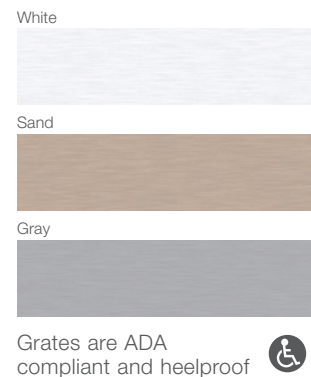

Slim Channel Profile

Slim Channel Grates – Patterns & Colors

Download our Mobile App – Search for NDS Drainage

Take the powerful resources of the NDS site with you on the go! Access our product catalog, online calculators and planning tools.