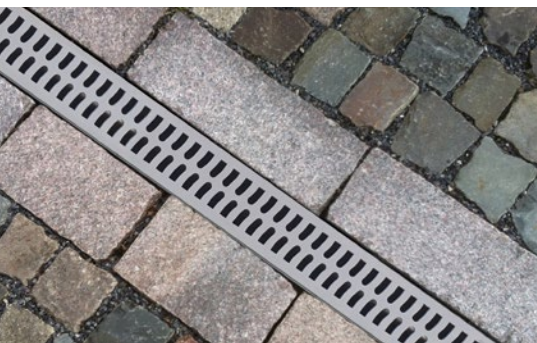

Slim Channel

Completes the Top-Selling
and Most Trusted Profile
Channel Drain Series

Attractive Solution for Outdoor Living Spaces

Ideal for patios, walkways, pools & spas,
paver hardscapes and more

High-flow Capacity Grates

Removable and replaceable snap-in grates make
cleaning and replacement easy; available in
three styles and colors

Easy Installation

Convenient anchor clips secure channel to
base and versatile bottom outlet can be placed
anywhere along the line

NDS® Slim Channel. Maximize the beauty and usability of outdoor living spaces. With attractive and functional grate designs, it's the superior choice for light-duty residential applications including swimming pools, spas, patios and paver landscapes.