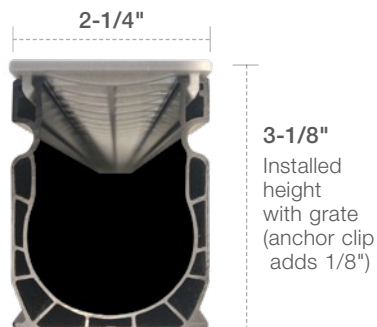

Slim Channel Profile