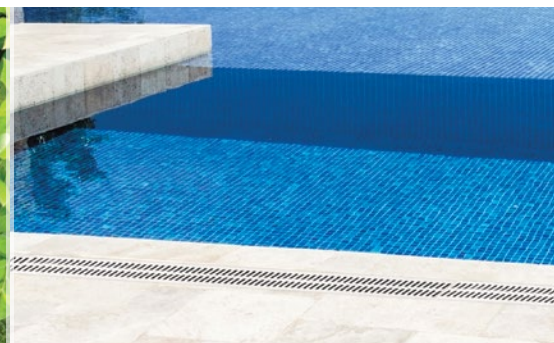

Slim Channel

Completes the Top-Selling
and Most Trusted Profile
Channel Drain Series

Attractive Solution for Outdoor Living Spaces

Ideal for patios, walkways, pools & spas,
paver hardscapes and more

High-flow Capacity Grates

Removable and replaceable snap-in grates make
cleaning and replacement easy; available in
three styles and colors

Easy Installation

Convenient anchor clips secure channel to
base and versatile bottom outlet can be placed
anywhere along the line

NDS® Slim Channel. Maximize the beauty and usability of outdoor living spaces. With attractive and functional grate designs, it's the superior choice for light-duty residential applications including swimming pools, spas, patios and paver landscapes.