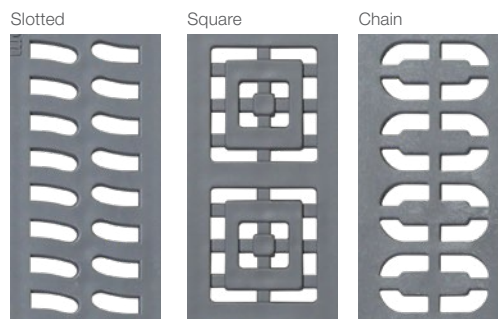

Slim Channel Grates – Patterns & Colors

Download our Mobile App – Search for NDS Drainage

Take the powerful resources of the NDS site with you on the go! Access our product catalog, online calculators and planning tools.

Visit ndspro.com for:

Videos

Tools/
Calculators

Downloads

Case
Studies

Request
a Quote

NDS Customer Service

851 N. Harvard Ave., Lindsay, CA 93247
Phone: 800.726.1994 · 559.562.9888
Fax: 800.726.1998 · 559.562.4488