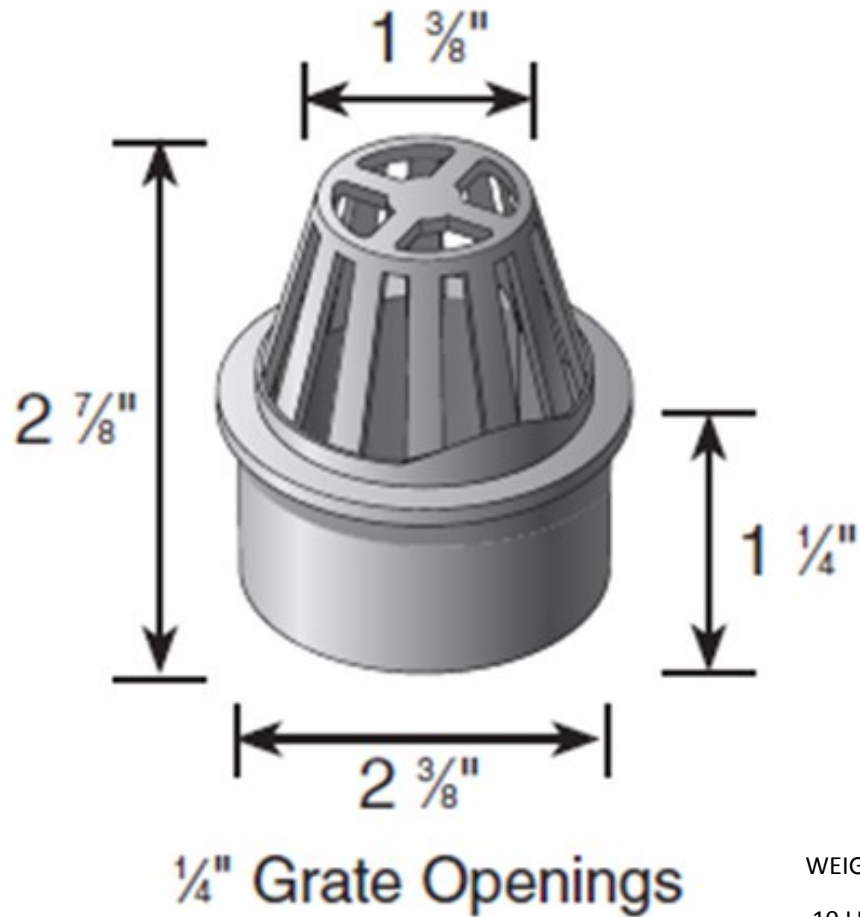

2" ATRIUM GRATE

WEIGHT per EACH:

.10 LBS

Material: PVC
Colors: Gray (270)
Fits: Use with 2" Schedule 40 fittings
Opening: 4 in² open space
Will accommodate 12.24 gallons per minute with 1/2" of head