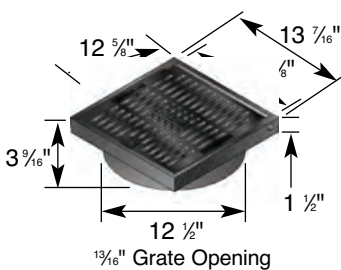

DURACAST™ IN-LINE GRATES

Part No.	Description	Color	Pkg. Qty.	Wt. Ea. (lbs.)	Product Class	Specifications
D6	6" Round Grate	Black	1	7.00	10ND	NDS #D6, 6" Round Heavy Duty Cast Iron Grate with Black Paint. Open surface area 9.0 square inches. 11.79 GPM. H-20 load rating.

Part No.	Description	Color	Pkg. Qty.	Wt. Ea. (lbs.)	Product Class	Specifications
D8	8" Round Grate	Black	1	14.00	10ND	NDS #D8, 8" Round Heavy Duty Ductile Iron Grate with Black Paint. Open surface area 17.56 square inches. 23.00 GPM. Bolt holes for added security, H-20 load rating.

Part No.	Description	Color	Pkg. Qty.	Wt. Ea. (lbs.)	Product Class	Specifications
D10	10" Round Grate	Black	1	17.00	10ND	NDS #D10, 10" Round Heavy Duty Ductile Iron Grate with Black Paint. Open surface area 29.66 square inches. 38.80 GPM. Bolt holes for added security, H-20 load rating.

Part No.	Description	Color	Pkg. Qty.	Wt. Ea. (lbs.)	Product Class	Specifications
D12H-WO	12" Square Hinged Cast Iron Grate without adapter.	Black	1	43.00	10ND	H-20 Load Rating. Open surface area 50.28 square inches. 65.89 GPM.
D12	12" Round Grate	Black	1	43.00	10ND	Fits 12" Corrugated and Sewer and Drain Pipe.