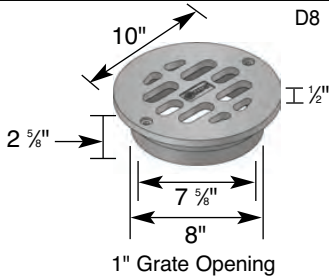

CATCH BASIN UNIVERSAL OUTLETS

Part No.	Description	Color	Pkg. Qty.	Wt. Ea. (lbs.)	Product Class	Specifications
1206	6" Universal Adapter Plug	Black	20	0.35	10ND	NDS #1206, Universal Plug.

Use with 9", 12", 18" and 24" Catch Basin Series.
Use with 24" Catch Basin also requires #2410 adapter.

DURACAST™ IN-LINE GRATES

Part No.	Description	Color	Pkg. Qty.	Wt. Ea. (lbs.)	Product Class	Specifications
D6	6" Round Grate	Black	1	7.00	10ND	NDS #D6, 6" Round Heavy Duty Cast Iron Grate with Black Paint. Open surface area 9.0 square inches. 11.79 GPM. H-20 load rating.

Part No.	Description	Color	Pkg. Qty.	Wt. Ea. (lbs.)	Product Class	Specifications
D8	8" Round Grate	Black	1	14.00	10ND	NDS #D8, 8" Round Heavy Duty Ductile Iron Grate with Black Paint. Open surface area 17.56 square inches. 23.00 GPM. Bolt holes for added security, H-20 load rating.

Part No.	Description	Color	Pkg. Qty.	Wt. Ea. (lbs.)	Product Class	Specifications
D10	10" Round Grate	Black	1	17.00	10ND	NDS #D10, 10" Round Heavy Duty Ductile Iron Grate with Black Paint. Open surface area 29.66 square inches. 38.80 GPM. Bolt holes for added security, H-20 load rating.