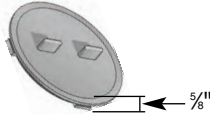

CATCH BASIN UNIVERSAL OUTLETS

Part No.	Description	Color	Pkg. Qty.	Wt. Ea. (lbs.)	Product Class	Specifications
1206	6" Universal Adapter Plug	Black	20	0.35	10ND	NDS #1206, Universal Plug.

Use with 9", 12", 18" and 24" Catch Basin Series.
Use with 24" Catch Basin also requires #2410 adapter.

DURACAST™ IN-LINE GRATES

Part No.	Description	Color	Pkg. Qty.	Wt. Ea. (lbs.)	Product Class	Specifications
D6	6" Round Grate	Black	1	7.00	10ND	NDS #D6, 6" Round Heavy Duty Cast Iron Grate with Black Paint. Open surface area 9.0 square inches. 11.79 GPM. H-20 load rating.

Part No.	Description	Color	Pkg. Qty.	Wt. Ea. (lbs.)	Product Class	Specifications
D8	8" Round Grate	Black	1	14.00	10ND	NDS #D8, 8" Round Heavy Duty Ductile Iron Grate with Black Paint. Open surface area 17.56 square inches. 23.00 GPM. Bolt holes for added security, H-20 load rating.

Part No.	Description	Color	Pkg. Qty.	Wt. Ea. (lbs.)	Product Class	Specifications
D10	10" Round Grate	Black	1	17.00	10ND	NDS #D10, 10" Round Heavy Duty Ductile Iron Grate with Black Paint. Open surface area 29.66 square inches. 38.80 GPM. Bolt holes for added security, H-20 load rating.