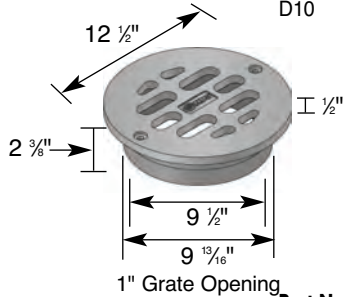

DURACAST™ IN-LINE GRATES

Part No.	Description	Color	Pkg. Qty.	Wt. Ea. (lbs.)	Product Class	Specifications
D6	6" Round Grate	Black	1	7.00	10ND	NDS #D6, 6" Round Heavy Duty Cast Iron Grate with Black Paint. Open surface area 9.0 square inches. 11.79 GPM. H-20 load rating.

Part No.	Description	Color	Pkg. Qty.	Wt. Ea. (lbs.)	Product Class	Specifications
D8	8" Round Grate	Black	1	14.00	10ND	NDS #D8, 8" Round Heavy Duty Ductile Iron Grate with Black Paint. Open surface area 17.56 square inches. 23.00 GPM. Bolt holes for added security, H-20 load rating.

Part No.	Description	Color	Pkg. Qty.	Wt. Ea. (lbs.)	Product Class	Specifications
D10	10" Round Grate	Black	1	17.00	10ND	NDS #D10, 10" Round Heavy Duty Ductile Iron Grate with Black Paint. Open surface area 29.66 square inches. 38.80 GPM. Bolt holes for added security, H-20 load rating.

Part No.	Description	Color	Pkg. Qty.	Wt. Ea. (lbs.)	Product Class	Specifications
D12H-WO	12" Square Hinged Cast Iron Grate without adapter.	Black	1	43.00	10ND	H-20 Load Rating. Open surface area 50.28 square inches. 65.89 GPM.
D12	12" Round Grate	Black	1	43.00	10ND	Fits 12" Corrugated and Sewer and Drain Pipe.