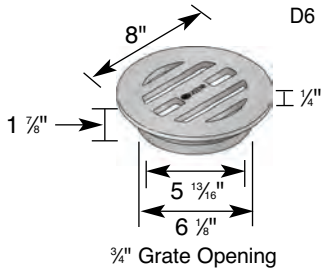

CATCH BASIN UNIVERSAL OUTLETS

Part No.	Description	Color	Pkg. Qty.	Wt. Ea. (lbs.)	Product Class	Specifications
1206	6" Universal Adapter Plug	Black	20	0.35	10ND	NDS #1206, Universal Plug.

Use with 9", 12", 18" and 24" Catch Basin Series.
Use with 24" Catch Basin also requires #2410 adapter.

DURACAST™ IN-LINE GRATES

Part No.	Description	Color	Pkg. Qty.	Wt. Ea. (lbs.)	Product Class	Specifications
D6	6" Round Grate	Black	1	7.00	10ND	NDS #D6, 6" Round Heavy Duty Cast Iron Grate with Black Paint. Open surface area 9.0 square inches. 11.79 GPM. H-20 load rating.

Part No.	Description	Color	Pkg. Qty.	Wt. Ea. (lbs.)	Product Class	Specifications
D8	8" Round Grate	Black	1	14.00	10ND	NDS #D8, 8" Round Heavy Duty Ductile Iron Grate with Black Paint. Open surface area 17.56 square inches. 23.00 GPM. Bolt holes for added security, H-20 load rating.

Part No.	Description	Color	Pkg. Qty.	Wt. Ea. (lbs.)	Product Class	Specifications
D10	10" Round Grate	Black	1	17.00	10ND	NDS #D10, 10" Round Heavy Duty Ductile Iron Grate with Black Paint. Open surface area 29.66 square inches. 38.80 GPM. Bolt holes for added security, H-20 load rating.