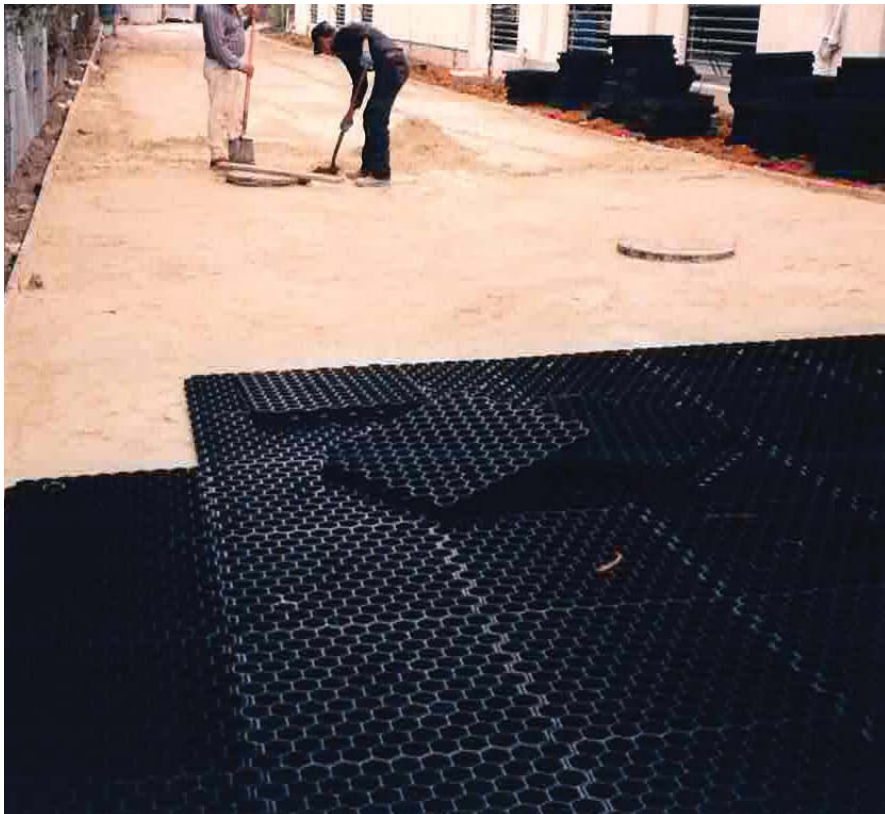

Irvine, California

NDS TuffTrack
Grassroad Pavers for
fire lane access

Irvine, California

Grass Pavers

Irvine, California

Grass Pavers

NDSTM
WE PUT WATER IN ITS PLACE

Irvine, California

Grass Pavers

Irvine, California (Century Complex)

Grass Pavers