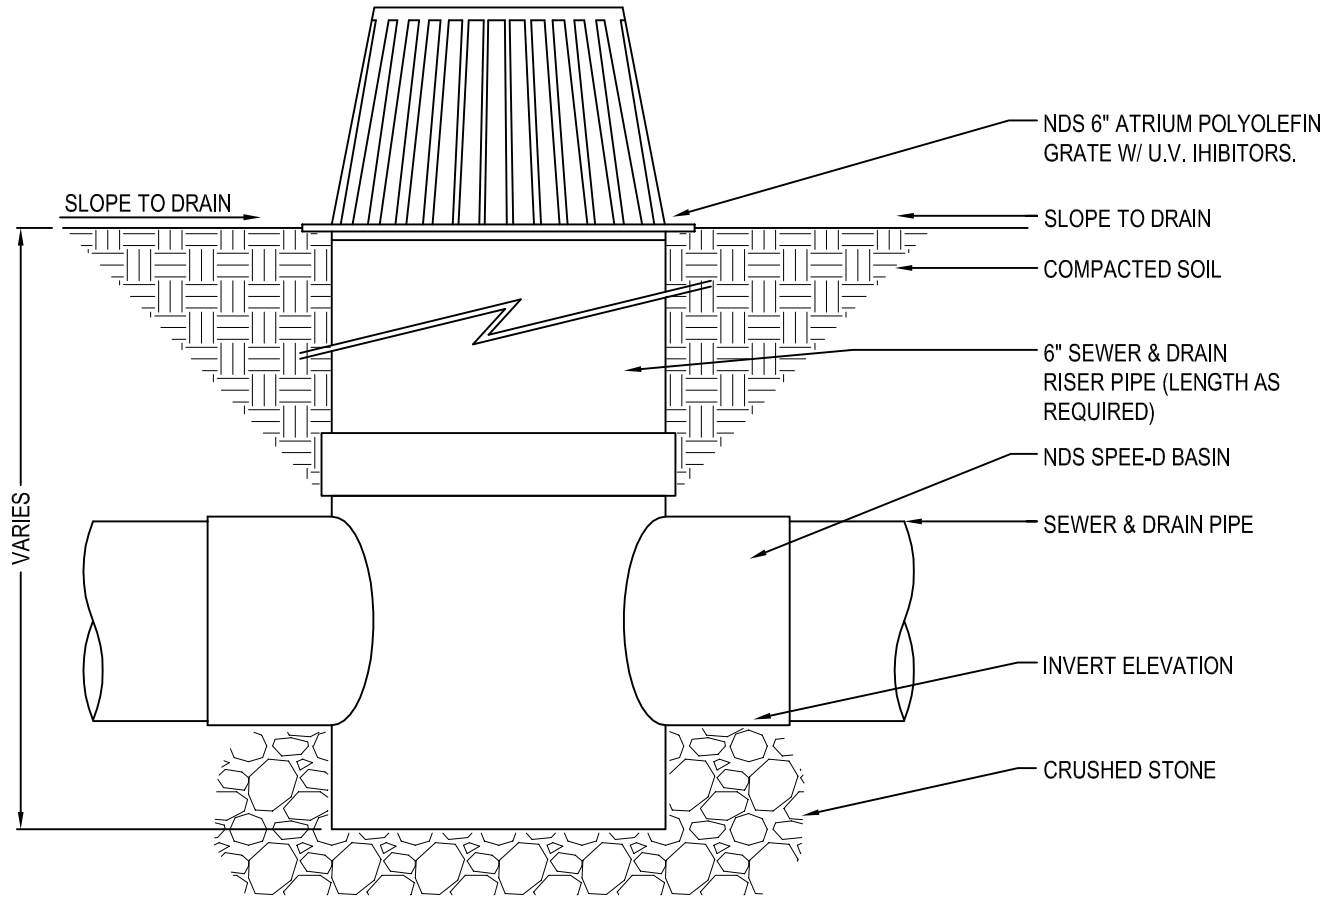

NDS®
We put water in its place

NDS, INC.
851 NORTH HARVARD AVE.
LINDSAY, CA 93247
TOLL FREE: 1-800-726-1994
PHONE: (559) 562-9888
FAX: (559) 562-4488
www.ndspro.com

SECTION

NOTES:

1. INSTALLATION TO BE COMPLETED IN ACCORDANCE WITH MANUFACTURER'S SPECIFICATIONS.
2. DO NOT SCALE DRAWING.
3. THIS DRAWING IS INTENDED FOR USE BY ARCHITECTS, ENGINEERS, CONTRACTORS, CONSULTANTS AND DESIGN PROFESSIONALS FOR PLANNING PURPOSES ONLY.
4. ALL INFORMATION CONTAINED HEREIN WAS CURRENT AT THE TIME OF DEVELOPMENT BUT MUST BE REVIEWED AND APPROVED BY THE PRODUCT MANUFACTURER TO BE CONSIDERED ACCURATE.

ROUND SPEE-D BASINS

ATRIUM GRATE WITH SPEE-D BASIN (2 OUTLETS)