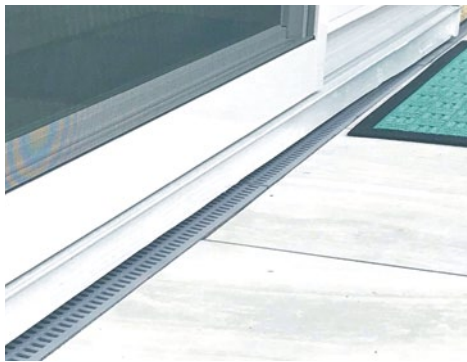

Property Type: Single Family Residence

Partners: SiteOne Landscape Supply

Challenge: Water runoff and overflow from pool put a damper on outdoor entertaining

Discovery Bay, CA, feels a little like Paradise as it's surrounded by the picturesque Delta Waterways. Established as mostly a resort and vacation destination that draws visitors from near and far, it has evolved into a year-round residence for more than 14,000. One of those residents needed to fix a drainage issue in his outdoor living space so that he could entertain guests. While the area featured an inground pool with cascading waterfalls that set aglow at night along with a gazebo and sitting area at the far end, the space was experiencing runoff and overflow from the pool.

Solution: Light-weight channel drain resolves water runoff issue

Looking to contain the water and keep the patio space dry, the homeowner along with SiteOne Landscape Supply, chose NDS Slim Channel trench drains because of their low profile. In addition, the grates come in multiple color options so that they can inconspicuously blend in with the homeowner's design elements. This particular channel drain design is ideal for residential applications, including walkways, swimming pools, spas, patios and paver landscapes. The project, which took place over the course of a couple months in early 2020, used approximately 200 ft. of NDS Slim Channel around the perimeter of the patio in Discovery Bay and was complete just in time for the warmer spring days.

Impact: NDS exceeds expectation with high flow capacity solution at low cost

Slim Channel was able to be installed without much disruption to the space and had a very small input on the landscape. Time saving accessories were used to make installation quick, easy and cost effective. The light-duty snap-in grates also make cleaning and replacement easy for the homeowner to maintain.