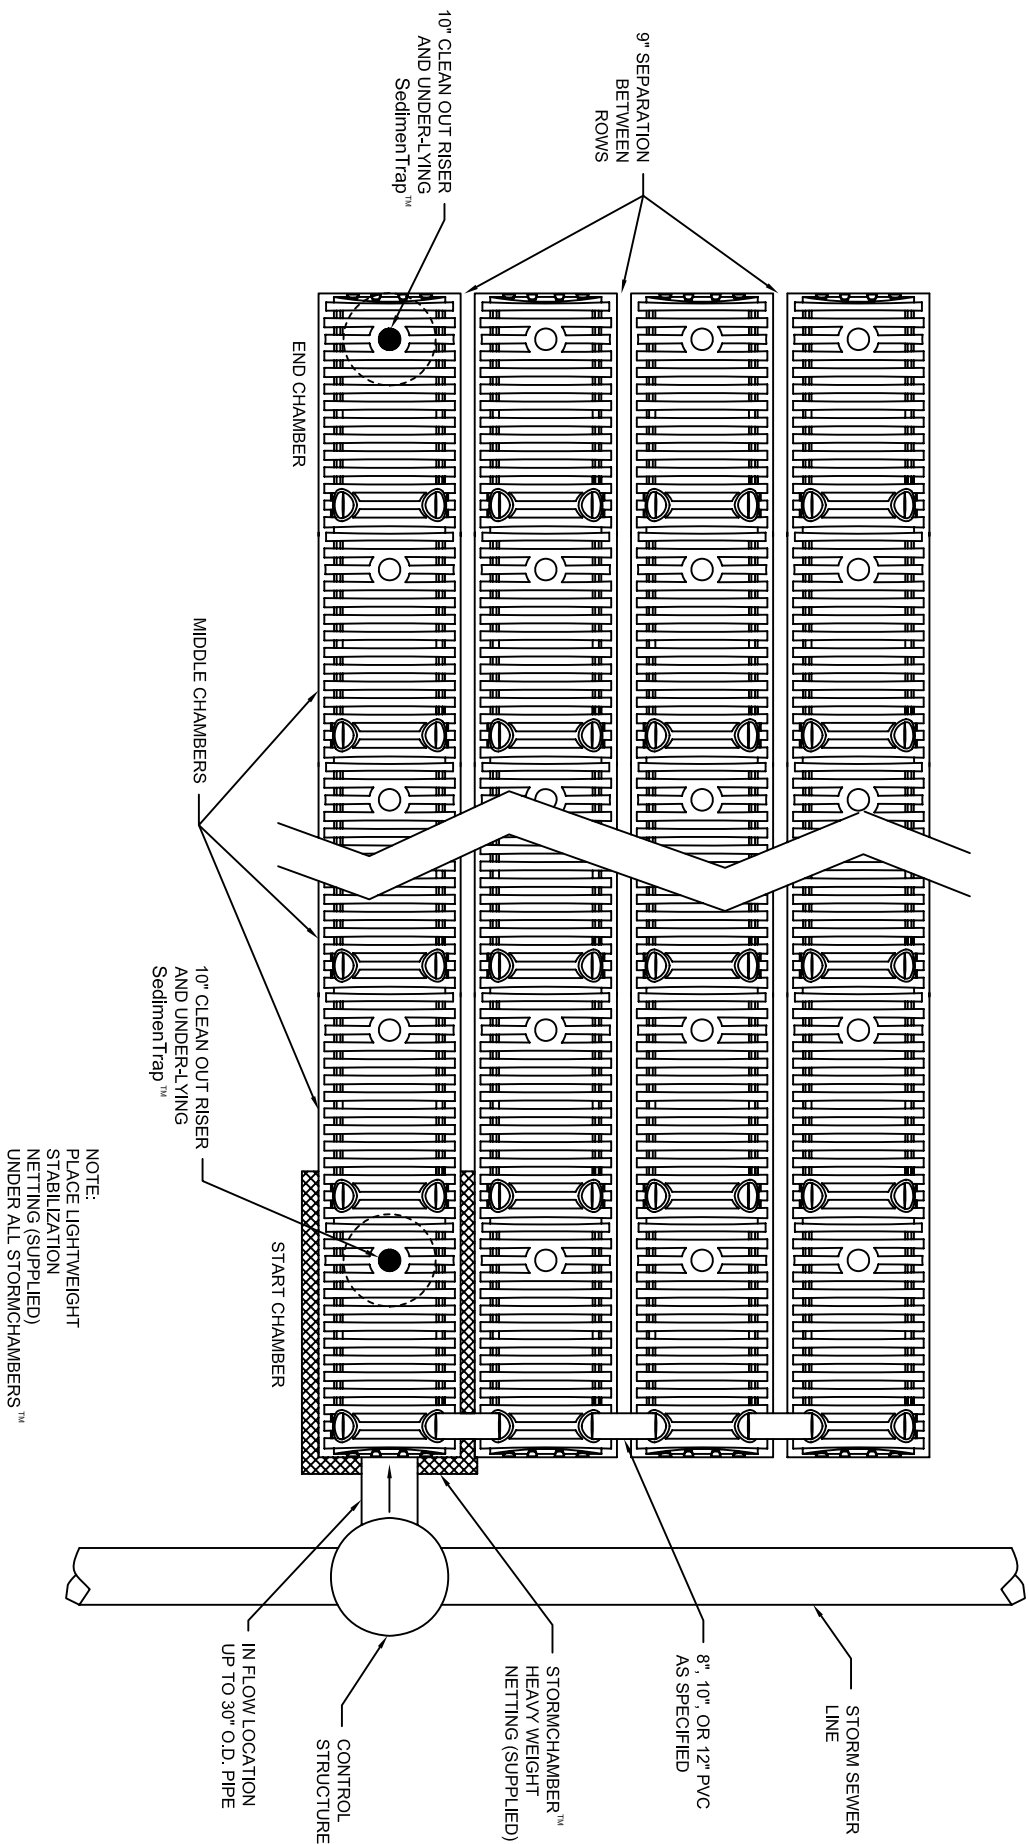

EXAMPLE CONFIGURATION OFF-LINE

FOR PRICING AND AVAILABILITY CONTACT:
StormChamber™
 TOLL FREE: 1-877-426-9128
 e-mail: info@stormchambers.com
WWW.STORMCHAMBERS.COM

StormChamber™
**DETAILS
 AND NOTES**

StormChamber™
 TOLL FREE: 1-877-426-9128
 e-mail: info@stormchambers.com
WWW.STORMCHAMBERS.COM

DATE:	SCALE:
REV: 03/2010	DO NOT SCALE
FIG: 1	OF 1
TITLE:	