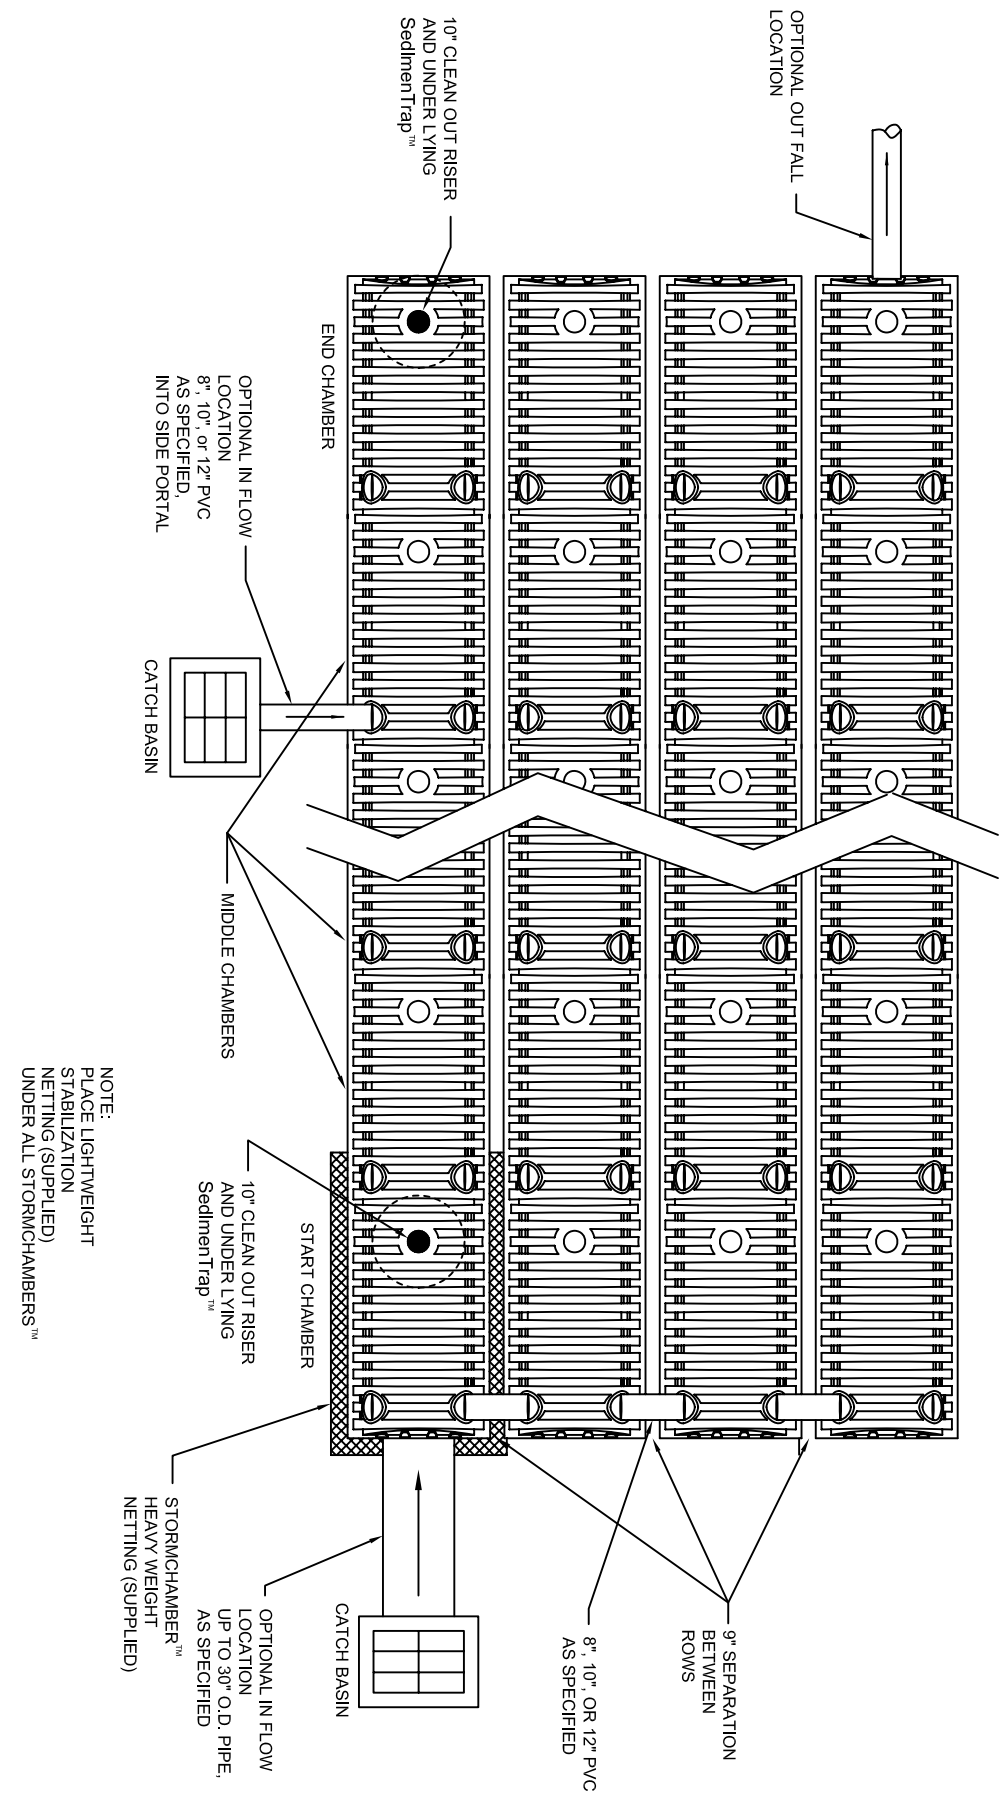

EXAMPLE "STANDARD" CONFIGURATION

FOR PRICING AND AVAILABILITY CONTACT:
StormChamber™
 TOLL FREE: 1-877-426-9128
 e-mail: info@stormchambers.com
WWW.STORMCHAMBERS.COM

StormChamber™
DETAILS AND NOTES

StormChamber™
 TOLL FREE: 1-877-426-9128
 e-mail: info@stormchambers.com
WWW.STORMCHAMBERS.COM

TITLE:	DO NOT SCALE
DATE:	03/20/09
SCALE:	1" = 1'
REVISIONS:	