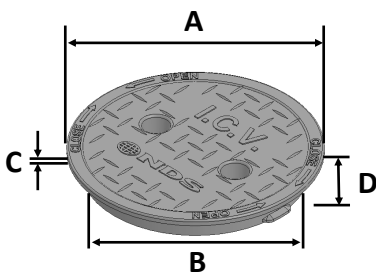

107BC ARNB

Series: Standard Series
 Material: HDPE
 Box Color: Black
 Lid Color: Black
 Lid Marking: Recycled Water
 Box Weight: 1.04 lbs
 Lid Weight: 0.23 lbs
 Total Weight: 1.27 lbs
 Load rating:
 Pedestrian & lawn care equipment

MADE IN THE USA

Lid Dimensions	
A. Top diameter	6 1/2"
B. Bottom diameter	5 3/4"
C. Rim thickness	3/16"
D. Overall height	3/4"

Mouse hole:
 2 3/8" x 2 3/8"

Box Dimensions	
A. Top inside diameter	5 7/8"
B. Top outside diameter	6 3/8"
C. Bottom inside diameter	7 1/2"
D. Bottom outside diameter	8 3/8"
E. Height	8 7/8"