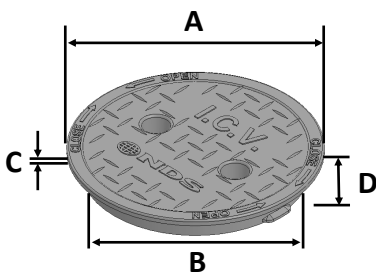

# 107BC SAND

Series: Standard Series  
 Material: HDPE  
 Box Color: Sand  
 Lid Color: Sand  
 Lid Marking: ICV  
 (Irrigation Control Valve)  
 Box Weight: 1.04 lbs  
 Lid Weight: 0.23 lbs  
 Total Weight: 1.27 lbs  
 Load rating:  
 Pedestrian & lawn care equipment

**MADE IN THE USA**

Lid Dimensions	
A. Top diameter	6 1/2"
B. Bottom diameter	5 3/4"
C. Rim thickness	3/16"
D. Overall height	3/4"

Mouse hole:  
2 3/8" x 2 3/8"

Box Dimensions	
A. Top inside diameter	5 7/8"
B. Top outside diameter	6 3/8"
C. Bottom inside diameter	7 1/2"
D. Bottom outside diameter	8 3/8"
E. Height	8 7/8"