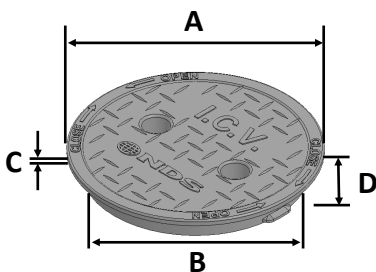

## 107BCS

Series: Standard Series

Material: HDPE

Box Color: Black

Lid Color: Green

Lid Marking: Sewer

Box Weight: 1.04 lbs

Lid Weight: 0.23 lbs

Total Weight: 1.27 lbs

Load rating:

Pedestrian & lawn care equipment

**MADE IN THE USA**

Lid Dimensions	
A. Top diameter	6 1/2"
B. Bottom diameter	5 3/4"
C. Rim thickness	3/16"
D. Overall height	3/4"

Mouse hole:  
2 3/8" x 2 3/8"

Box Dimensions	
A. Top inside diameter	5 7/8"
B. Top outside diameter	6 3/8"
C. Bottom inside diameter	7 1/2"
D. Bottom outside diameter	8 3/8"
E. Height	8 7/8"