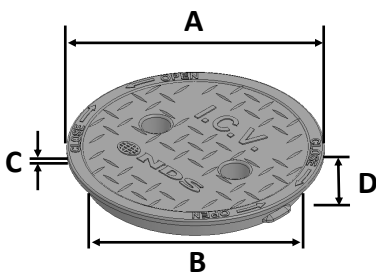

# 107BC

Series: Standard Series  
 Material: HDPE  
 Box Color: Black  
 Lid Color: Green  
 Lid Marking: ICV  
 (Irrigation Control Valve)  
 Box Weight: 1.04 lbs  
 Lid Weight: 0.23 lbs  
 Total Weight: 1.27 lbs  
 Load rating:  
 Pedestrian & lawn care equipment

**MADE IN THE USA**

Lid Dimensions	
A. Top diameter	6 1/2"
B. Bottom diameter	5 3/4"
C. Rim thickness	3/16"
D. Overall height	3/4"

Mouse hole:  
2 3/8" x 2 3/8"

Box Dimensions	
A. Top inside diameter	5 7/8"
B. Top outside diameter	6 3/8"
C. Bottom inside diameter	7 1/2"
D. Bottom outside diameter	8 3/8"
E. Height	8 7/8"