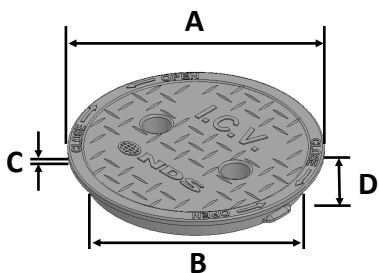

107C BLK

Series: Standard Series

Material: HDPE

Lid Color: Black

Lid Marking: ICV (Irrigation Control Valve)

Lid Weight: 0.23 lbs

Load rating:

Pedestrian & lawn care equipment

Twist-lock feature

Fits 107B Box

MADE IN THE USA

Lid Dimensions	
A. Top diameter	6 1/2"
B. Bottom diameter	5 3/4"
C. Rim thickness	3/16"
D. Overall height	3/4"