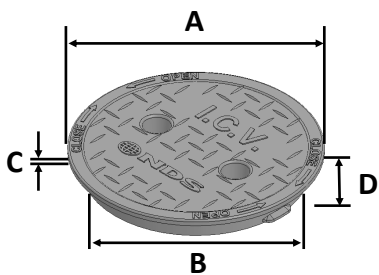

107CR

Series: Standard Series

Material: HDPE

Lid Color: Purple

Lid Marking: Reclaimed Water

Lid Weight: 0.23 lbs

Load rating:

Pedestrian & lawn care equipment

Twist-lock feature

MADE IN THE USA

Lid Dimensions	
A. Top diameter	6 1/2"
B. Bottom diameter	5 3/4"
C. Rim thickness	3/16"
D. Overall height	3/4"