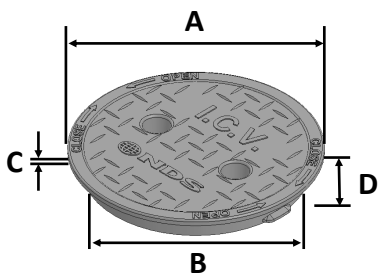

## 107CS

Series: Standard Series

Material: HDPE

Lid Color: Green

Lid Marking: Sewer

Lid Weight: 0.23 lbs

Load rating:

Pedestrian & lawn care equipment

Twist-lock feature

Fits 107B & 108B Boxes

**MADE IN THE USA**

Lid Dimensions	
A. Top diameter	6 1/2"
B. Bottom diameter	5 3/4"
C. Rim thickness	3/16"
D. Overall height	3/4"