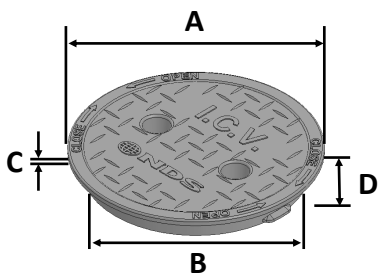

## 107CW

Series: Standard Series

Material: HDPE

Lid Color: Green

Lid Marking: Water

Lid Weight: 0.23 lbs

Load rating:

Pedestrian & lawn care equipment

Twist-lock feature

Fits 107B & 108B Boxes

**MADE IN THE USA**

Lid Dimensions	
A. Top diameter	6 1/2"
B. Bottom diameter	5 3/4"
C. Rim thickness	3/16"
D. Overall height	3/4"