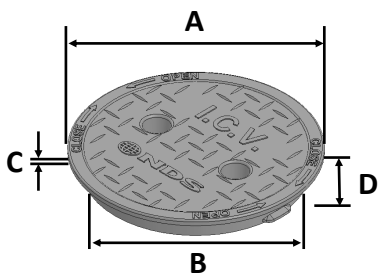

107C

Series: Standard Series

Material: HDPE

Lid Color: Green

Lid Marking: ICV

(Irrigation Control Valve)

Lid Weight: 0.23 lbs

Load rating:

Pedestrian & lawn care equipment

Twist-lock feature

Fits 107B & 108B boxes

MADE IN THE USA

Lid Dimensions	
A. Top diameter	6 1/2"
B. Bottom diameter	5 3/4"
C. Rim thickness	3/16"
D. Overall height	3/4"