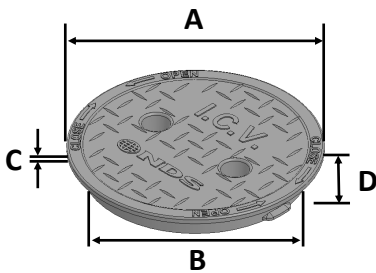

108BCS

Series: Standard Series

Material: HDPE

Box Color: Green

Lid Color: Green

Lid Marking: Sewer

Box Weight: 1.04 lbs

Lid Weight: 0.23 lbs

Total Weight: 1.27 lbs

Load rating:

Pedestrian & lawn care equipment

MADE IN THE USA

Lid Dimensions	
A. Top diameter	6 1/2"
B. Bottom diameter	5 3/4"
C. Rim thickness	3/16"
D. Overall height	3/4"

Mouse hole:
2 3/8" x 2 3/8"

Box Dimensions	
A. Top inside diameter	5 7/8"
B. Top outside diameter	6 3/8"
C. Bottom inside diameter	7 1/2"
D. Bottom outside diameter	8 3/8"
E. Height	8 7/8"