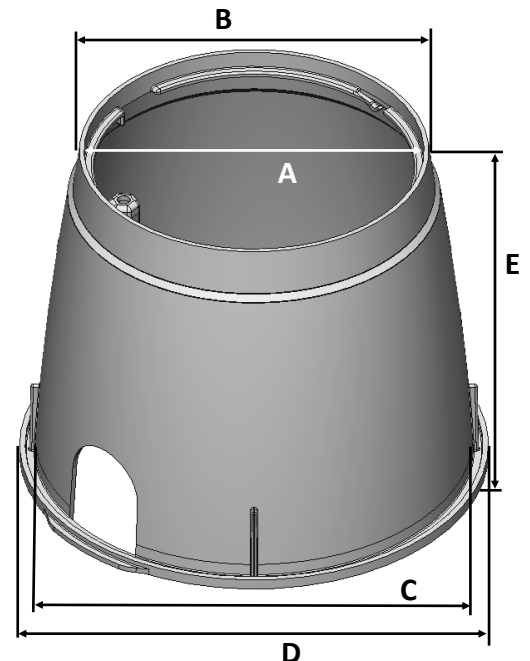

111BCBW

Series: Standard Series

Material: HDPE

Box Color: Black

Lid Color: Green

Lid Marking: Water

Box Weight: 2.07 lbs

Lid Weight: 0.75 lbs

Total Weight: 2.82 lbs

Load rating:

 Pedestrian and lawn care equipment

Includes:

 1 3/4" x 5/16" Stainless steel bolt

 5/16" Brass nut

Made in the USA

Mouse hole:
2 3/8" x 2 15/16"

Lid Dimensions	
A. Top diameter	9 1/2"
B. Bottom diameter	8 11/16"
C. Rim thickness	1/2"
D. Overall height	1 3/8"

Box Dimensions	
A. Top inside diameter	9 1/8"
B. Top outside diameter	9 11/16"
C. Bottom inside diameter	11 11/16"
D. Bottom outside diameter	12 13/16"
E. Height	9 15/16"