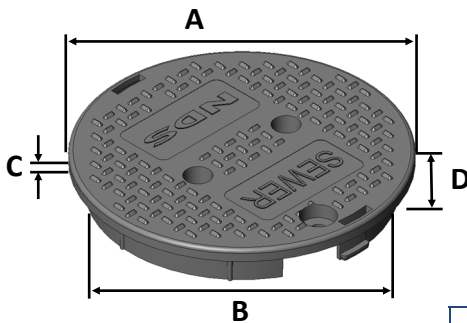

111BCBW

Series: Standard Series

Material: HDPE

Box Color: Black

Lid Color: Green

Lid Marking: Water

Box Weight: 2.07 lbs

Lid Weight: 0.75 lbs

Total Weight: 2.82 lbs

Load rating:

 Pedestrian and lawn care equipment

Includes:

 1 3/4" x 5/16" Stainless steel bolt

 5/16" Brass nut

Made in the USA

Mouse hole:
2 3/8" x 2 15/16"

Lid Dimensions	
A. Top diameter	9 1/2"
B. Bottom diameter	8 11/16"
C. Rim thickness	1/2"
D. Overall height	1 3/8"

Box Dimensions	
A. Top inside diameter	9 1/8"
B. Top outside diameter	9 11/16"
C. Bottom inside diameter	11 11/16"
D. Bottom outside diameter	12 13/16"
E. Height	9 15/16"