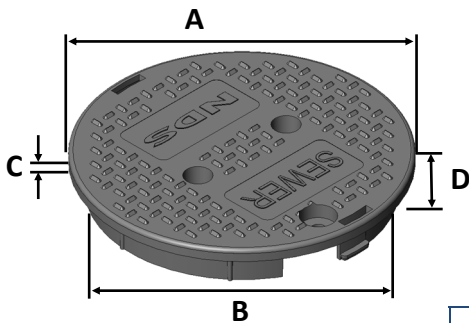

111BC SAND

Series: Standard Series
 Material: HDPE
 Box Color: Sand
 Lid Color: Sand
 Lid Marking: Irrigation Control Valve
 Box Weight: 2.07 lbs
 Lid Weight: 0.75 lbs
 Total Weight: 2.82 lbs
 Load rating:
 Pedestrian & lawn care equipment

Includes:
 5/16" Brass nut

Made in the USA

Mouse hole:
 2 3/8" x 2 15/16"

Lid Dimensions	
A. Top diameter	9 1/2"
B. Bottom diameter	8 11/16"
C. Rim thickness	1/2"
D. Overall height	1 3/8"

Box Dimensions	
A. Top inside diameter	9 1/8"
B. Top outside diameter	9 11/16"
C. Bottom inside diameter	11 11/16"
D. Bottom outside diameter	12 13/16"
E. Height	9 15/16"