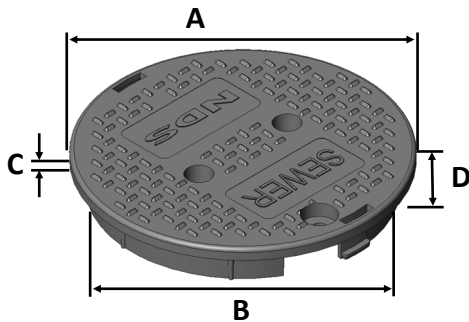

111C BLK

Series: Standard Series

Material: HDPE

Lid Color: Black

Lid Marking: Irrigation Control Valve

Lid Weight: 0.75 lbs

Load rating:

Pedestrian & lawn care equipment

Made in the USA

Lid Dimensions	
A. Top diameter	9 1/2"
B. Bottom diameter	8 11/16"
C. Rim thickness	1/2"
D. Overall height	1 3/8"