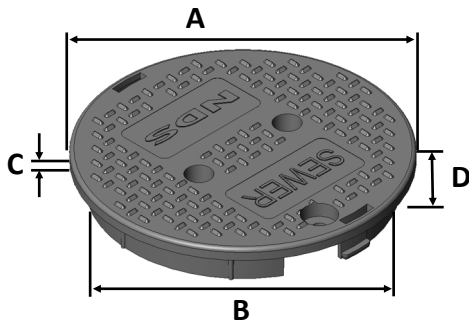

111C BRN

Series: Standard Series

Material: HDPE

Lid Color: Brown

Lid Marking: Irrigation Control Valve

Lid Weight: 0.75 lbs

Load rating:

Pedestrian & lawn care equipment

Made in the USA

Lid Dimensions	
A. Top diameter	9 1/2"
B. Bottom diameter	8 11/16"
C. Rim thickness	1/2"
D. Overall height	1 3/8"