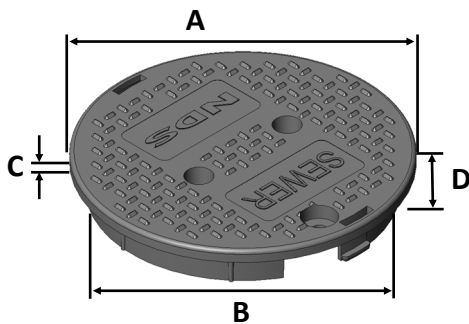

111CR

Series: Standard Series

Material: HDPE

Lid Color: Purple

Lid Marking: Reclaimed Water

Lid Weight: 0.75 lbs

Load rating:

Pedestrian & lawn care equipment

Made in the USA

Lid Dimensions	
A. Top diameter	9 1/2"
B. Bottom diameter	8 11/16"
C. Rim thickness	1/2"
D. Overall height	1 3/8"