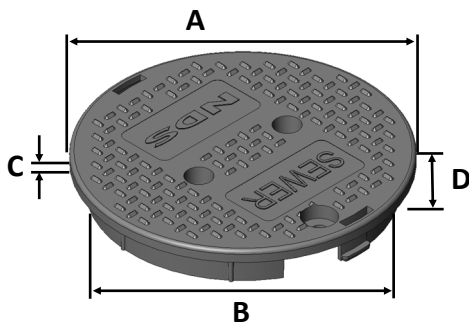

111C SAND

Series: Standard Series

Material: HDPE

Lid Color: Sand

Lid Marking: Irrigation Control Valve

Lid Weight: 0.75 lbs

Load rating:

Pedestrian & lawn care equipment

Made in the USA

Lid Dimensions	
A. Top diameter	9 1/2"
B. Bottom diameter	8 11/16"
C. Rim thickness	1/2"
D. Overall height	1 3/8"