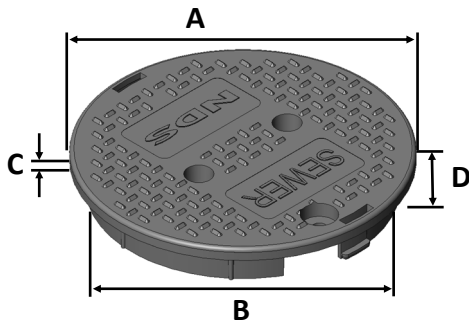

111CS

Series: Standard Series

Material: HDPE

Lid Color: Green

Lid Marking: Sewer

Lid Weight: 0.75 lbs

Load rating:

Pedestrian & lawn care equipment

Made in the USA

Lid Dimensions	
A. Top diameter	9 1/2"
B. Bottom diameter	8 11/16"
C. Rim thickness	1/2"
D. Overall height	1 3/8"