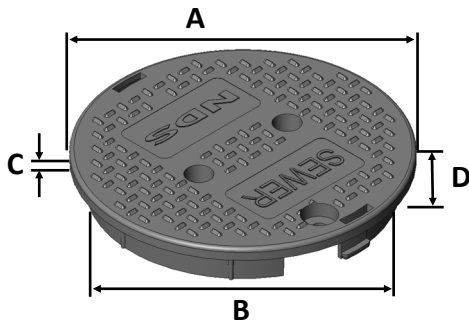

111CW BLK

Series: Standard Series

Material: HDPE

Lid Color: Black

Lid Marking: Water

Lid Weight: 0.75 lbs

Load rating:

Pedestrian & lawn care equipment

Made in the USA

Lid Dimensions	
A. Top diameter	9 1/2"
B. Bottom diameter	8 11/16"
C. Rim thickness	1/2"
D. Overall height	1 3/8"