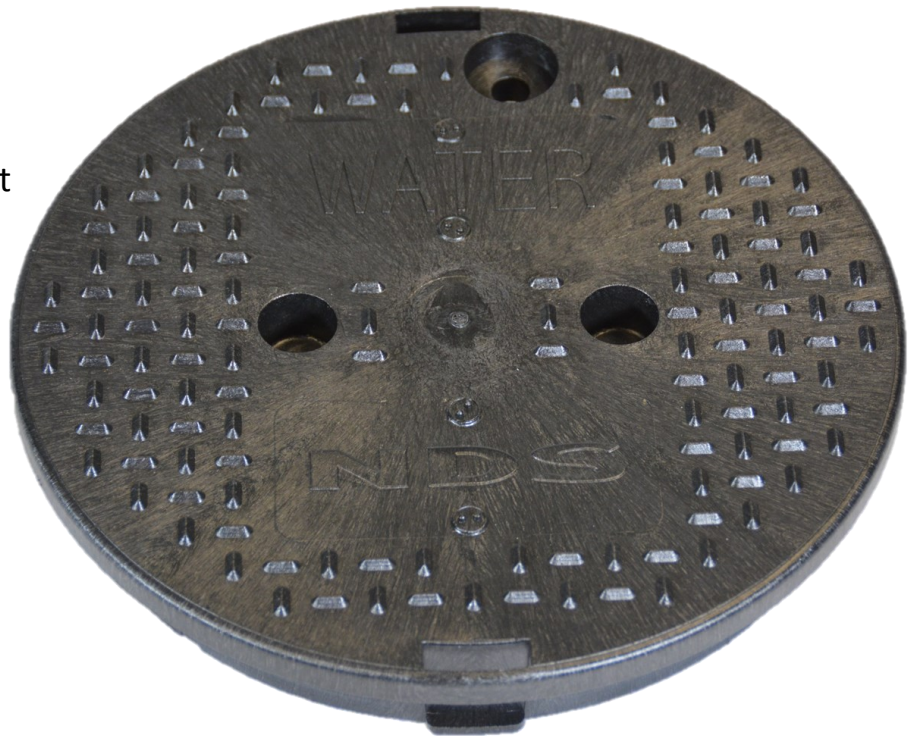

111CW BLK

Series: Standard Series

Material: HDPE

Lid Color: Black

Lid Marking: Water

Lid Weight: 0.75 lbs

Load rating:

Pedestrian & lawn care equipment

Made in the USA

Lid Dimensions	
A. Top diameter	9 1/2"
B. Bottom diameter	8 11/16"
C. Rim thickness	1/2"
D. Overall height	1 3/8"