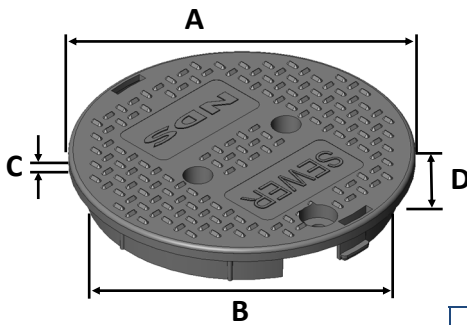

## 112BCRG

Series: Standard Series  
 Material: HDPE  
 Box Color: Green  
 Lid Color: Green  
 Lid Marking: Reclaimed Water  
 Box Weight: 2.07 lbs  
 Lid Weight: 0.75 lbs  
 Total Weight: 2.82 lbs  
 Load rating:  
 Pedestrian & lawn care equipment

Includes:  
 5/16" Brass nut

**Made in the USA**

Mouse hole:  
 2 3/8" x 2 15/16"

Lid Dimensions	
A. Top diameter	9 1/2"
B. Bottom diameter	8 11/16"
C. Rim thickness	1/2"
D. Overall height	1 3/8"

Box Dimensions	
A. Top inside diameter	9 1/8"
B. Top outside diameter	9 11/16"
C. Bottom inside diameter	11 11/16"
D. Bottom outside diameter	12 13/16"
E. Height	9 15/16"