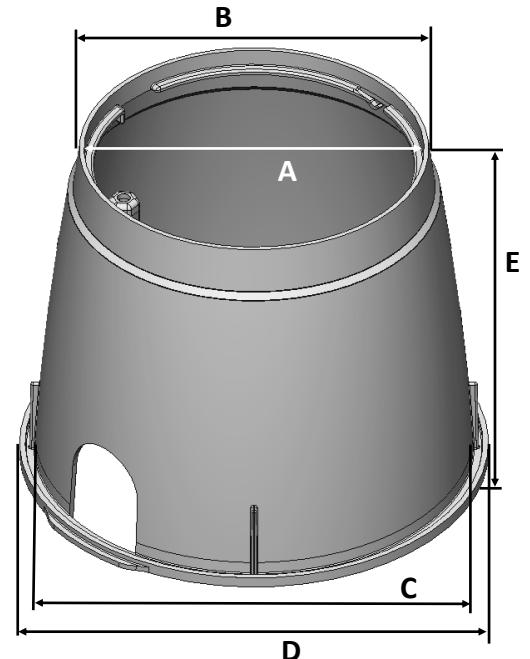

## 112BCRG

Series: Standard Series  
 Material: HDPE  
 Box Color: Green  
 Lid Color: Green  
 Lid Marking: Reclaimed Water  
 Box Weight: 2.07 lbs  
 Lid Weight: 0.75 lbs  
 Total Weight: 2.82 lbs  
 Load rating:  
 Pedestrian & lawn care equipment

Includes:  
 5/16" Brass nut

**Made in the USA**

Mouse hole:  
 2 3/8" x 2 15/16"

Lid Dimensions	
A. Top diameter	9 1/2"
B. Bottom diameter	8 11/16"
C. Rim thickness	1/2"
D. Overall height	1 3/8"

Box Dimensions	
A. Top inside diameter	9 1/8"
B. Top outside diameter	9 11/16"
C. Bottom inside diameter	11 11/16"
D. Bottom outside diameter	12 13/16"
E. Height	9 15/16"