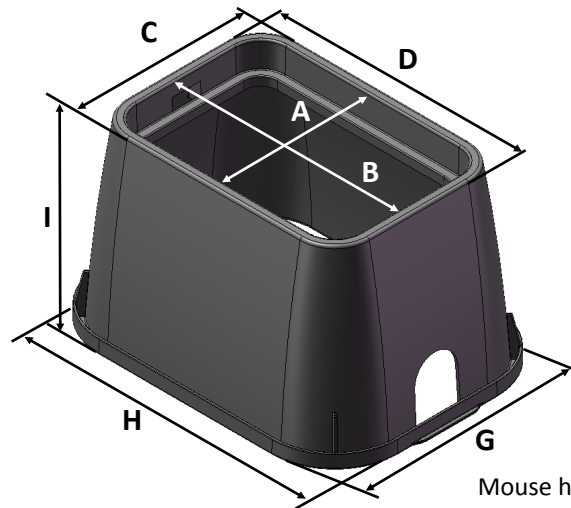

113B

Series: Standard Series

Box Color: Black

Box material : Polypropylene

Box Weight: 5.70 lbs

Load rating:

Pedestrian & lawn care equipment

Box includes 3/8-16 brass nut

All 14"x19" covers and risers fit this box

Made in USA

Made from 100% recycled materials

Box Dimensions	
A. Top inside width	10"
B. Top inside length	15"
C. Top outside width	11 5/8"
D. Top outside length	16 13/16"
E. Bottom inside width	15"
F. Bottom inside length	20"
G. Bottom outside width	16"
H. Bottom outside length	21"
I. Height	12"

Mouse hole:
2 3/4" x 2 1/2"