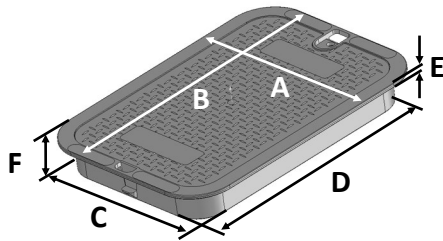

## 113CE

Series: Standard Series  
 Cover Color: Green  
 Cover Marking: Electrical  
 Cover material: HDPE  
 Lid Weight: 2.61 lbs  
 Load rating:  
 Pedestrian & lawn care equipment

Fits all 14"x19" Valve Boxes

**Made in USA**

**Made from 100% recycled materials**

Lid Dimensions	
A. Top width	11 5/8"
B. Top length	16 13/16"
C. Bottom width	10 1/8"
D. Bottom length	15 1/4"
E. Rim thickness	1/4"
F. Overall height	2"