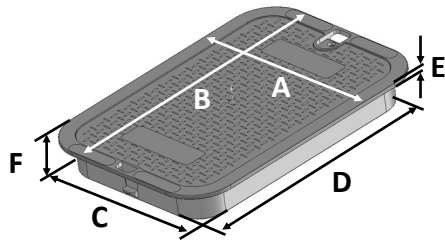

## 113C SAND

Series: Standard Series

Cover Color: Sand

Cover Marking: Irrigation Control Valve

Cover material: HDPE

Lid Weight: 2.61 lbs

Load rating:

Pedestrian & lawn care equipment

Fits all 14"x19" Valve Boxes

**Made in USA**

**Made from 100% recycled materials**

Lid Dimensions	
A. Top width	11 5/8"
B. Top length	16 13/16"
C. Bottom width	10 1/8"
D. Bottom length	15 1/4"
E. Rim thickness	1/4"
F. Overall height	2"