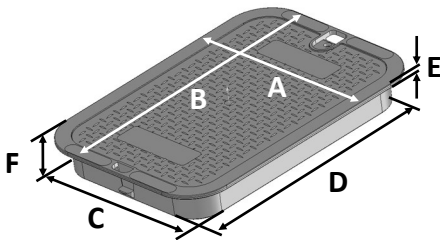

114BC

Series: Standard Series
 Box Color: Green
 Box material : Polypropylene
 Cover Color: Green
 Cover Marking: Irrigation Control Valve
 Cover material: HDPE
 Box Weight: 5.70 lbs
 Lid Weight: 2.61 lbs
 Total Weight: 8.31 lbs
 Load rating:
 Pedestrian & lawn care equipment

Box includes 3/8-16 brass nut

All 14"x19" covers and risers fit this box

Made in USA

Made from 100% recycled materials

Lid Dimensions	
A. Top width	11 5/8"
B. Top length	16 13/16"
C. Bottom width	10 1/8"
D. Bottom length	15 1/4"
E. Rim thickness	1/4"
F. Overall height	2"

Box Dimensions	
A. Top inside width	10"
B. Top inside length	15"
C. Top outside width	11 5/8"
D. Top outside length	16 13/16"
E. Bottom inside width	15"
F. Bottom inside length	20"
G. Bottom outside width	16"
H. Bottom outside length	21"
I. Height	12"