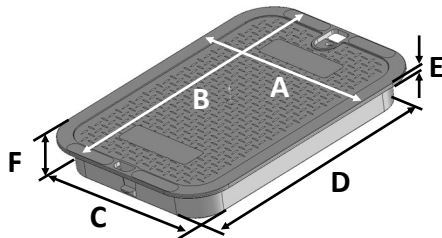

116TBC SAND

Series: Standard Series

Box Color: Sand

Box material : HDPE

Cover Color: Sand

Cover Marking: Irrigation Control Valve

Cover material: HDPE

Box Weight: 4.0 lbs

Lid Weight: 2.61 lbs

Total Weight: 6.61 lbs

Load rating:

Pedestrian & lawn care equipment

Box includes 3/8-16 brass nut

All 14"x19" covers and risers fit this box

Made in USA

Made from 100% recycled materials

Lid Dimensions	
A. Top width	11 5/8"
B. Top length	16 13/16"
C. Bottom width	10 1/8"
D. Bottom length	15 1/4"
E. Rim thickness	1/4"
F. Overall height	2"

Box Dimensions	
A. Top inside width	10"
B. Top inside length	15"
C. Top outside width	11 3/4"
D. Top outside length	13 1/4"
E. Bottom inside width	12"
F. Bottom inside length	20 1/2"
G. Bottom outside width	17"
H. Bottom outside length	21 3/4"
I. Height	6 3/4"