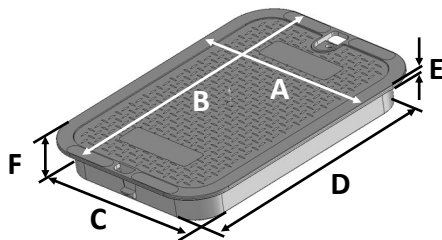

116

Series: Standard Series

Box Color: Green

Box material : HDPE

Cover Color: Green

Cover Marking: Irrigation Control Valve

Cover material: HDPE

Box Weight: 4.0 lbs

Lid Weight: 2.61 lbs

Total Weight: 6.61 lbs

Load rating:

Pedestrian & lawn care equipment

Box includes 3/8-16 brass nut

All 14"x19" covers and risers fit this box

Made in USA

Made from 100% recycled materials

Lid Dimensions	
A. Top width	11 5/8"
B. Top length	16 13/16"
C. Bottom width	10 1/8"
D. Bottom length	15 1/4"
E. Rim thickness	1/4"
F. Overall height	2"

Box Dimensions	
A. Top inside width	10"
B. Top inside length	15"
C. Top outside width	11 5/8"
D. Top outside length	16 13/16"
E. Bottom inside width	12"
F. Bottom inside length	17"
G. Bottom outside width	13 1/4"
H. Bottom outside length	21"
I. Height	6 3/4"