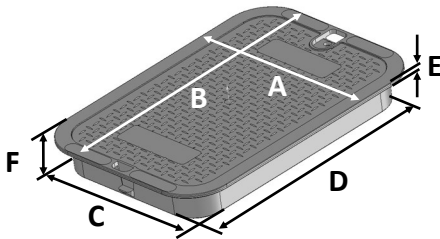

117BC BLK

Series: Standard Series
 Box Material: Polypropylene
 Box Color: Black
 Cover Material: HDPE
 Lid Color: Black
 Lid Marking: Irrigation Control Valve
 Box Weight: 8.05 lbs
 Lid Weight: 4.45 lbs
 Total Weight: 12.50 lbs

Box includes 3/8-16 brass nut

All 13" x 20" Extension boxes fit

PEDESTRIAN LOAD ONLY

Made in USA

Made from 100% recycled materials

Lid Dimensions	
A. Top width	14 7/8"
B. Top length	21 1/2"
C. Bottom width	13 1/16"
D. Bottom length	19 5/8"
E. Rim thickness	1/4"
F. Overall height	2 3/8"

Box Dimensions	
A. Top inside width	13 3/8"
B. Top inside length	19 15/16"
C. Top outside width	14 7/8"
D. Top outside length	21 3/8"
E. Bottom inside width	16 7/8"
F. Bottom inside length	24"
G. Bottom outside width	19"
H. Bottom outside length	25 3/4"
I. Height	12"