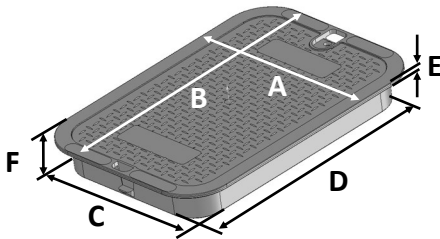

117BCW

Series: Standard Series
 Box Material: Polypropylene
 Box Color: Black
 Cover Material: HDPE
 Lid Color: Black
 Lid Marking: Water
 Box Weight: 8.05 lbs
 Lid Weight: 4.45 lbs
 Total Weight: 12.50 lbs

Box includes 3/8-16 brass nut

All 13" x 20" Extension boxes fit

PEDESTRIAN LOAD ONLY

Made in USA

Made from 100% recycled materials

Lid Dimensions	
A. Top width	14 7/8"
B. Top length	21 1/2"
C. Bottom width	13 1/16"
D. Bottom length	19 5/8"
E. Rim thickness	1/4"
F. Overall height	2 3/8"

Box Dimensions	
A. Top inside width	13 3/8"
B. Top inside length	19 15/16"
C. Top outside width	14 7/8"
D. Top outside length	21 3/8"
E. Bottom inside width	16 7/8"
F. Bottom inside length	24"
G. Bottom outside width	19"
H. Bottom outside length	25 3/4"
I. Height	12"