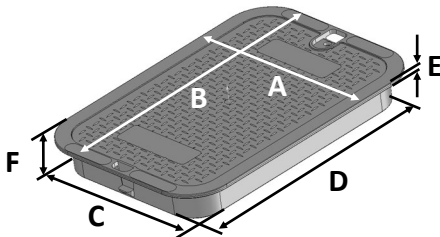

117PBCR

Series: Standard Series
 Box Material: Polypropylene
 Box Color: Purple
 Cover Material: HDPE
 Lid Color: Purple
 Lid Marking: Reclaimed Water
 Box Weight: 8.05 lbs
 Lid Weight: 4.45 lbs
 Total Weight: 12.50 lbs

Box includes 3/8-16 brass nut

All 13" x 20" Extension boxes fit

PEDESTRIAN LOAD ONLY

Made in USA

Made from 100% recycled materials

Lid Dimensions	
A. Top width	14 7/8"
B. Top length	21 1/2"
C. Bottom width	13 1/16"
D. Bottom length	19 5/8"
E. Rim thickness	1/4"
F. Overall height	2 3/8"

Box Dimensions	
A. Top inside width	13 3/8"
B. Top inside length	19 15/16"
C. Top outside width	14 7/8"
D. Top outside length	21 3/8"
E. Bottom inside width	16 7/8"
F. Bottom inside length	24"
G. Bottom outside width	19"
H. Bottom outside length	25 3/4"
I. Height	12"