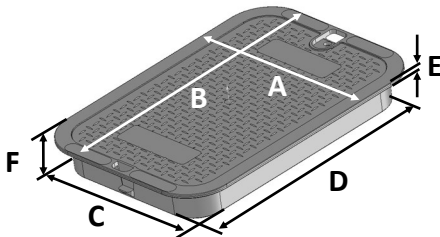

## 118BCS

Series: Standard Series  
 Box Material: Polypropylene  
 Box Color: Green  
 Cover Material: HDPE  
 Lid Color: Green  
 Lid Marking: Sewer  
 Box Weight: 8.05 lbs  
 Lid Weight: 4.45 lbs  
 Total Weight: 12.50 lbs

Box includes 3/8-16 brass nut

All 13" x 20" Extension boxes fit

**PEDESTRIAN LOAD ONLY**

**Made in USA**

**Made from 100% recycled materials**

Lid Dimensions	
A. Top width	14 7/8"
B. Top length	21 1/2"
C. Bottom width	13 1/16"
D. Bottom length	19 5/8"
E. Rim thickness	1/4"
F. Overall height	2 3/8"

Box Dimensions	
A. Top inside width	13 3/8"
B. Top inside length	19 15/16"
C. Top outside width	14 7/8"
D. Top outside length	21 3/8"
E. Bottom inside width	16 7/8"
F. Bottom inside length	24"
G. Bottom outside width	19"
H. Bottom outside length	25 3/4"
I. Height	12"