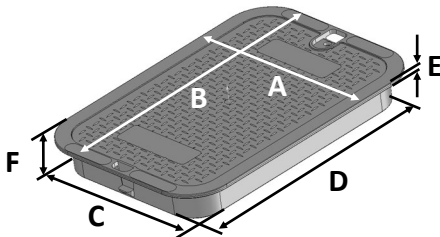

## 118BCW

Series: Standard Series  
 Box Material: Polypropylene  
 Box Color: Green  
 Cover Material: HDPE  
 Lid Color: Green  
 Lid Marking: Water  
 Box Weight: 8.05 lbs  
 Lid Weight: 4.45 lbs  
 Total Weight: 12.50 lbs

Box includes 3/8-16 brass nut

All 13" x 20" Extension boxes fit

**PEDESTRIAN LOAD ONLY**

**Made in USA**

**Made from 100% recycled materials**

Lid Dimensions	
A. Top width	14 7/8"
B. Top length	21 1/2"
C. Bottom width	13 1/16"
D. Bottom length	19 5/8"
E. Rim thickness	1/4"
F. Overall height	2 3/8"

Box Dimensions	
A. Top inside width	13 3/8"
B. Top inside length	19 15/16"
C. Top outside width	14 7/8"
D. Top outside length	21 3/8"
E. Bottom inside width	16 7/8"
F. Bottom inside length	24"
G. Bottom outside width	19"
H. Bottom outside length	25 3/4"
I. Height	12"