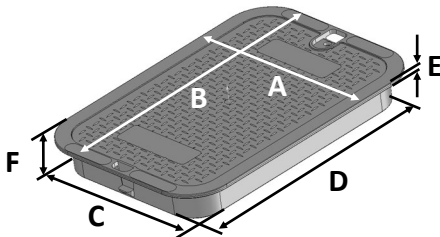

118BC

Series: Standard Series
 Box Material: Polypropylene
 Box Color: Green
 Cover Material: HDPE
 Lid Color: Green
 Lid Marking: Irrigation Control Valve
 Box Weight: 8.05 lbs
 Lid Weight: 4.45 lbs
 Total Weight: 12.50 lbs

Box includes 3/8-16 brass nut

All 13" x 20" Extension boxes fit

PEDESTRIAN LOAD ONLY

Made in USA

Made from 100% recycled materials

Lid Dimensions	
A. Top width	14 7/8"
B. Top length	21 1/2"
C. Bottom width	13 1/16"
D. Bottom length	19 5/8"
E. Rim thickness	1/4"
F. Overall height	2 3/8"

Box Dimensions	
A. Top inside width	13 3/8"
B. Top inside length	19 15/16"
C. Top outside width	14 7/8"
D. Top outside length	21 3/8"
E. Bottom inside width	16 7/8"
F. Bottom inside length	24"
G. Bottom outside width	19"
H. Bottom outside length	25 3/4"
I. Height	12"