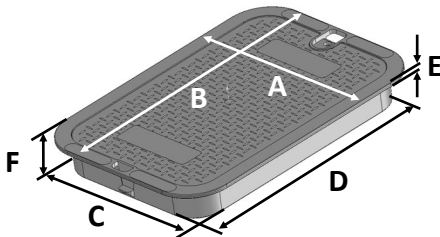

## 119

Stands alone as a short box or adds 6" when stacked on 13" x 20" Valve Box

Fits both Standard and Pro-Spec boxes

**Pedestrian and lawn care equipment load rated**

**Made in USA**

**Made from 100% recycled materials**

Lid Dimensions	
A. Top width	14 7/8"
B. Top length	21 1/2"
C. Bottom width	13 1/16"
D. Bottom length	19 5/8"
E. Rim thickness	1/4"
F. Overall height	2 3/8"

Box Dimensions	
A. Top inside width	13 1/4"
B. Top inside length	19 7/86"
C. Top outside width	14 7/8"
D. Top outside length	21 1/2"
E. Bottom inside width	15 15/16"
F. Bottom inside length	22 1/4"
G. Bottom outside width	17 3/4"
H. Bottom outside length	24 3/16"
I. Height	6 3/4"