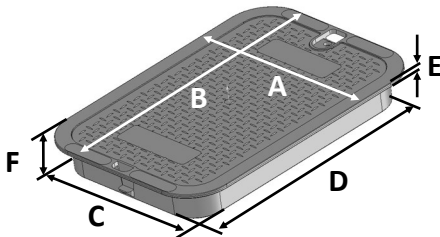

Series: Standard Series

Box Material: HDPE

Box Color: Sand

Cover Material: HDPE

Lid Color: Sand

Lid Marking: Irrigation Control Valve

Box Weight: 6.60 lbs

Lid Weight: 4.45 lbs

Total Weight: 11.05 lbs

Box includes 3/8-16 brass nut

119 SAND

Stands alone as a short box or adds 6" when stacked on 13" x 20" Valve Box

Fits both Standard and Pro-Spec boxes

Pedestrian and lawn care equipment load rated

Made in USA

Made from 100% recycled materials

Lid Dimensions	
A. Top width	14 7/8"
B. Top length	21 1/2"
C. Bottom width	13 1/16"
D. Bottom length	19 5/8"
E. Rim thickness	1/4"
F. Overall height	2 3/8"

Box Dimensions	
A. Top inside width	13 1/4"
B. Top inside length	19 7/8"
C. Top outside width	14 7/8"
D. Top outside length	21 1/2"
E. Bottom inside width	15 15/16"
F. Bottom inside length	22 1/4"
G. Bottom outside width	17 3/4"
H. Bottom outside length	24 3/16"
I. Height	6 3/4"