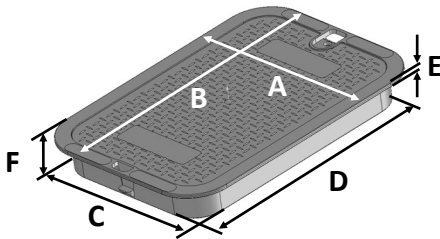

Series: Standard Series  
 Box Material: HDPE  
 Box Color: Black  
 Cover Material: HDPE  
 Lid Color: Purple  
 Lid Marking: Reclaimed Water  
 Box Weight: 6.60 lbs  
 Lid Weight: 4.45 lbs  
 Total Weight: 11.05 lbs  
 Box includes 3/8-16 brass nut

## 119TBCR

Stands alone as a short box or adds 3 7/8" when stacked on 13" x 20" Valve Box

Fits both Standard and Pro-Spec boxes

**Pedestrian and lawn care equipment load rated**  
**Made in USA**

**Made from 100% recycled materials**

Lid Dimensions	
A. Top width	14 7/8"
B. Top length	21 1/2"
C. Bottom width	13 1/16"
D. Bottom length	19 5/8"
E. Rim thickness	1/4"
F. Overall height	2 3/8"

Box Dimensions	
A. Top inside width	13 3/8"
B. Top inside length	19 7/8"
C. Top outside width	15 1/16"
D. Top outside length	21 5/8"
E. Bottom inside width	16"
F. Bottom inside length	22 1/4"
G. Bottom outside width	17 7/8"
H. Bottom outside length	24 1/16"
I. Height	6 1/2"