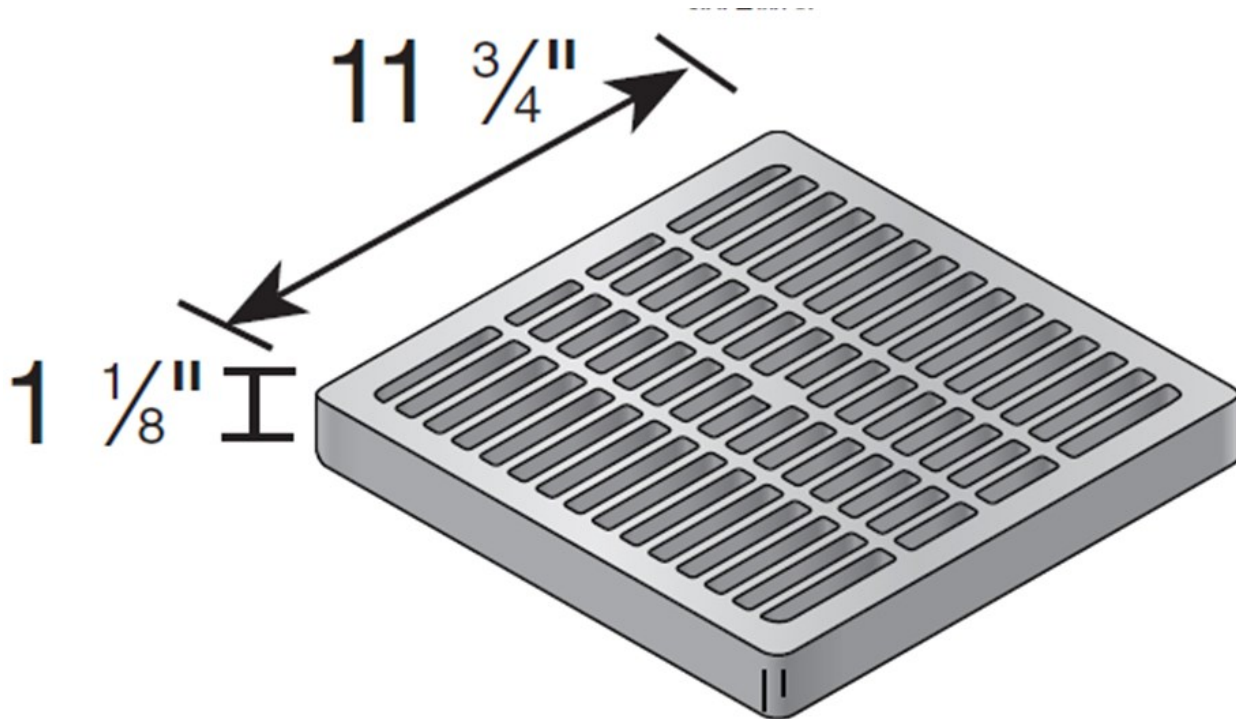

## 1230B Square Brass Grate

Part #: 1230B  
 Material: Brass  
 Color: Bass  
 Fits: Catch Basin Part# 1200 BKIT, 1200, 1203,  
 1204, 1216, 1217, 1221, 1222, & 1230  
 Grate Opening: 3/8"  
 Open Surface Area: 50.76 Sq. Inches  
 Head Pressure / Flow Rate:  
Head ( inches) - Max Flow  
 1.0" = 185.47 GPM  
 0.5" = 131.14 GPM  
 Weight Per Each: 9.24 lbs.