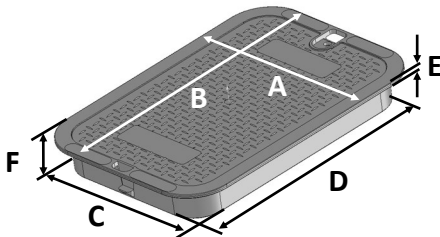

## 120

Stands alone as a short box or adds 6" when stacked on 13" x 20" Valve Box

Fits both Standard and Pro-Spec boxes

**Pedestrian and lawn care equipment load rated**

**Made in USA**

**Made from 100% recycled materials**

Lid Dimensions	
A. Top width	14 7/8"
B. Top length	21 1/2"
C. Bottom width	13 1/16"
D. Bottom length	19 5/8"
E. Rim thickness	1/4"
F. Overall height	2 3/8"

Box Dimensions	
A. Top inside width	13 1/4"
B. Top inside length	19 7/86"
C. Top outside width	14 7/8"
D. Top outside length	21 1/2"
E. Bottom inside width	15 15/16"
F. Bottom inside length	22 1/4"
G. Bottom outside width	17 3/4"
H. Bottom outside length	24 3/16"
I. Height	6 3/4"