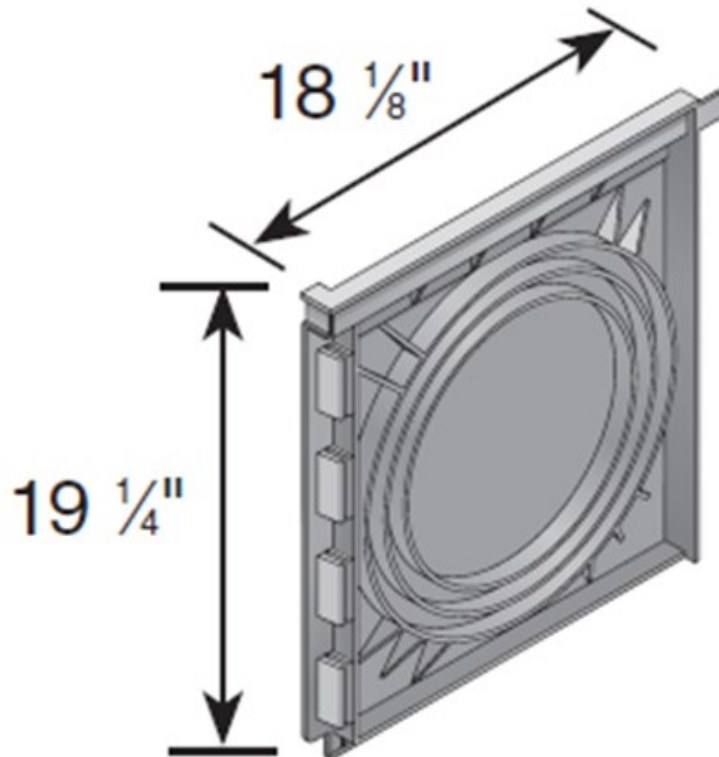

18" x 18" CATCH BASIN SIDE -NO OPENING-

Material: Styrene
Colors: Black (1820)