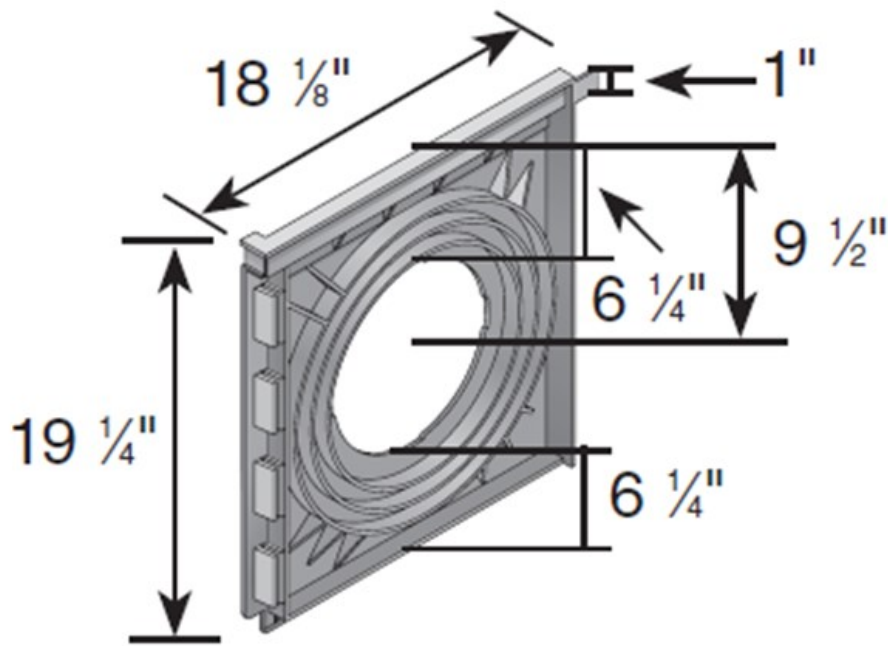

## 18" x 18" CATCH BASIN SIDE - 8" OPENING -

Material: Styrene  
 Colors: Black (1821)  
 Reducer Ring not included.  
 Requires NDS Part # 1888 Universal Outlet to fit 8" Corrugated and 8" Sewer and Drain pipe or #1266 Universal Outlets.  
 NDS Part # 1889 Universal Outlet does **not** fit this Basin Side.