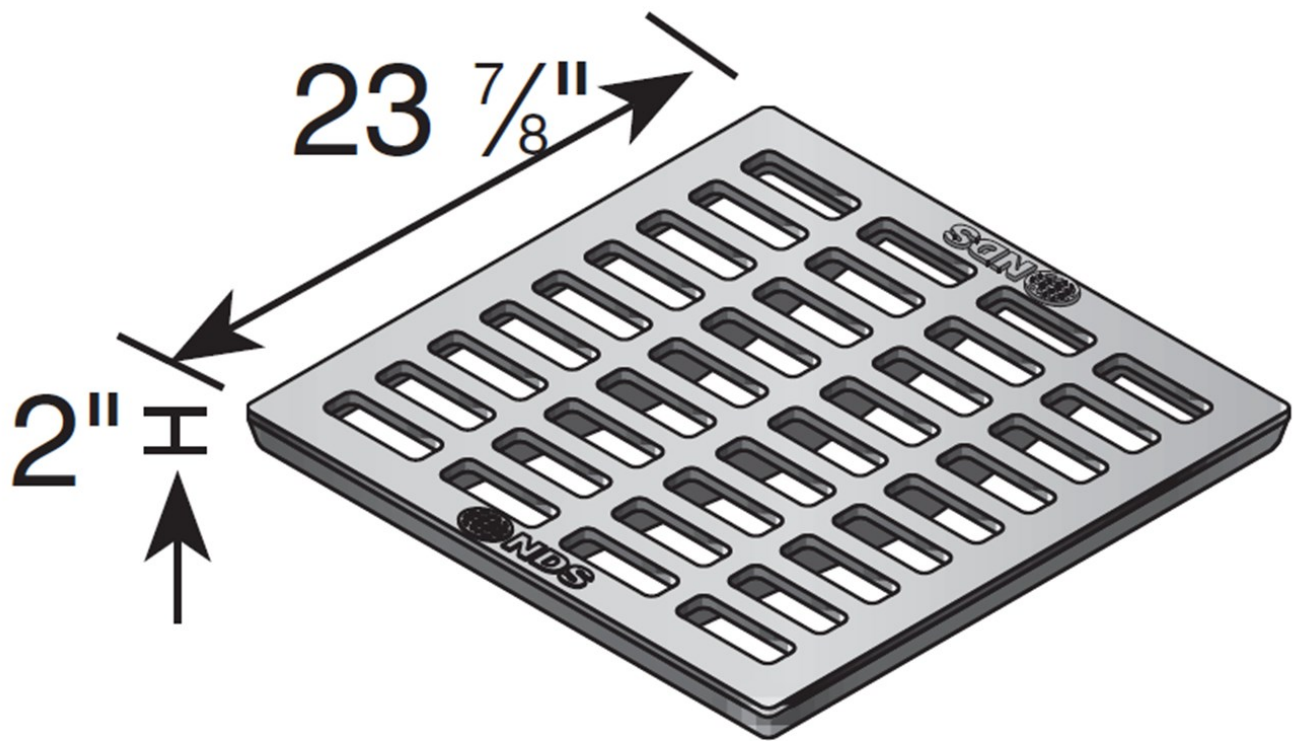

24" x 24" Cast Iron Square Grate

1" Grate Opening

Part #: 2413
Material: Cast Iron
Color: Black
Fits: Catch Basin #2400, #2404 and #2418.
Grate Opening: 1"
Open Surface Area: 197 Sq. Inches
Head Pressure / Flow Rate:
Head (inches) - Max Flow
1" = 852.27 GPM
1/2" = 602.65 GPM
Weight Per Each: 147 lbs.
H-20 Load Rating

Load Recommendation Guide

Class C

- Loads of 176-325 psi.
- Recommended for heavy-duty pneumatic tire forklifts and tractor trailers at speeds less than 20 m.p.h., H-20 rated.